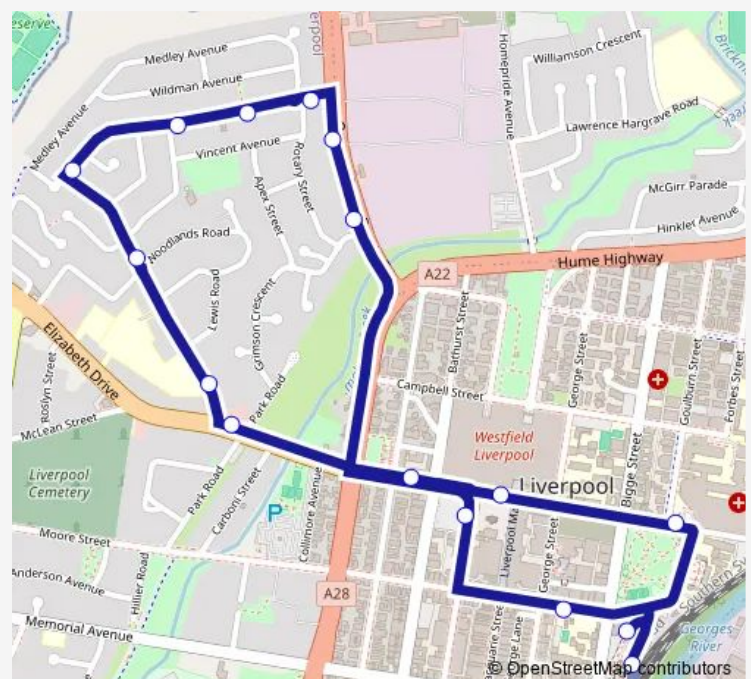

Saturday 08:43-16:45

Sunday 09:43-16:45

Route info

Direction: Liverpool Station, Stand F

Stops: 16

Trip Duration: 0 hour 20 min

Direction

Liverpool Station, Stand F — Liverpool Station, Stand A

53 stops

[Open route schedule](#)

Liverpool Station, Stand F

Moore St At Crawford Lane

Westfield Liverpool, Northumberland St

Elizabeth Dr At Castlereagh St

Collimore Park, Elizabeth Dr

Marsden Road Public School, Marsden Rd

Direction: Liverpool Station, Stand F

Stops: 53

Trip Duration: 1 hour 10 min

Prairie Vale Rd Opp Fairfield Hosp

Polding St After Belair Pl

Stockland Wetherill Park, Polding St

Prairiewood T-Way

Orphan School T-Way

Liverpool Hospital, Elizabeth St

Liverpool Station, Stand A

819 Bus time schedules and route maps are available in an offline PDF at busmaps.com. Use the busmaps.com website to see live bus times, train schedule or subway schedule, and step-by-step directions for all public transit in Liverpool