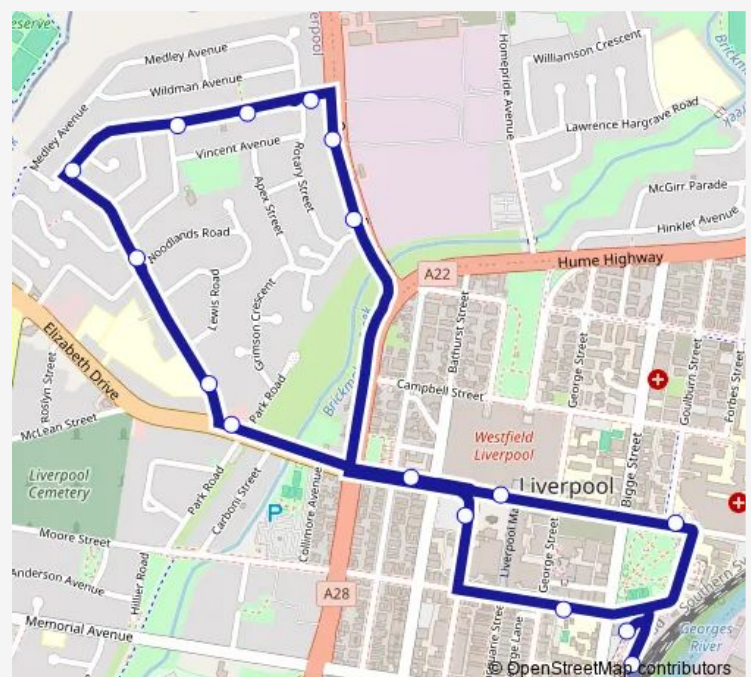

O'Brien Pde At Marsden Rd

Marsden Rd At Woodlands Rd

Marsden Rd Opp Marsden Road Public School

Elizabeth Dr At Park Rd

Elizabeth Dr After Castlereagh St

Westfield Liverpool, Elizabeth Dr

Liverpool Hospital, Elizabeth St

Saturday 08:43-16:45

Sunday 09:43-16:45

Route info

Direction: Liverpool Station, Stand F

Stops: 16

Trip Duration: 0 hour 24 min

Direction

Liverpool Station, Stand F — Liverpool Station, Stand A

53 stops

[Open route schedule](#)

Liverpool Station, Stand F

Moore St At Crawford Lane

Westfield Liverpool, Northumberland St

Elizabeth Dr At Castlereagh St

Collimore Park, Elizabeth Dr

Marsden Road Public School, Marsden Rd

Direction: Liverpool Station, Stand F

Stops: 53

Trip Duration: 1 hour 7 min

Prairie Vale Rd Opp Fairfield Hosp

Polding St After Belair Pl

Stockland Wetherill Park, Polding St

Prairiewood T-Way

Orphan School T-Way