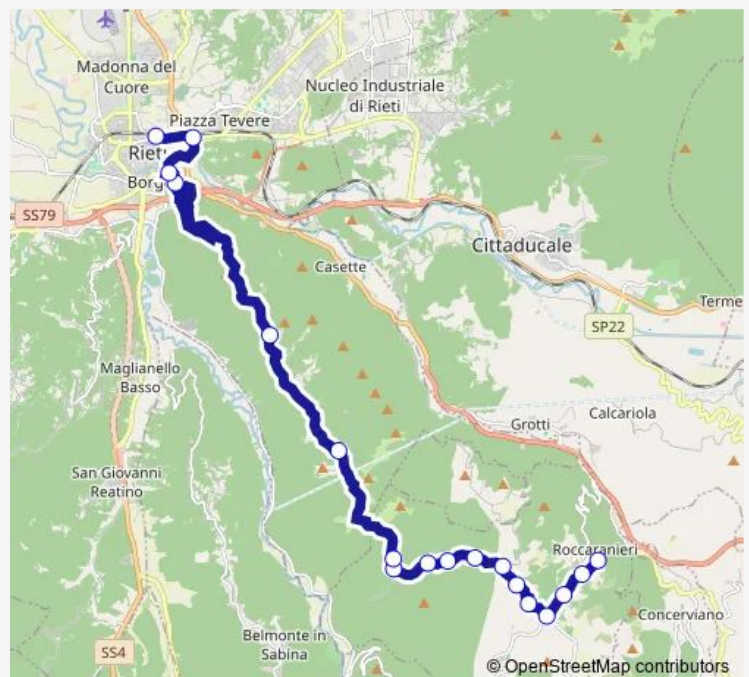

LONGONE | Via Sala Via Simuria # f9554

LONGONE | Fassinoro # f9555

LONGONE | Madonna dei Cinghiali # f9556

LONGONE | Via Sala (Km 12) # f9557

RIETI | Via Sala (Km 9) # f9560

RIETI | Via Sala (Km 6) # f9563

RIETI | Via Belvedere (Scuola) # f9566

RIETI | Via Belvedere Via Salaria # f9567

Rieti | Largo Bersaglieri # f1069

Rieti | Stazione FS Ist. Superiore Principessa di Napoli # f1070

Route schedule

LONGONE | Roccaranieri # f9534 — Rieti | Stazione FS Ist. Superiore Principessa di Napoli # f1070

Monday	18:50
Tuesday	18:50
Wednesday	18:50
Thursday	18:50
Friday	18:50
Saturday	18:50
Sunday	—

Route info

Direction: LONGONE | Roccaranieri # f9534

Stops: 18

Trip Duration: 0 hour 35 min

Bus time schedules and route maps are available in an offline PDF at busmaps.com. Use the busmaps.com website to see live bus times, train schedule or subway schedule, and step-by-step directions for all public transit in Concerviano