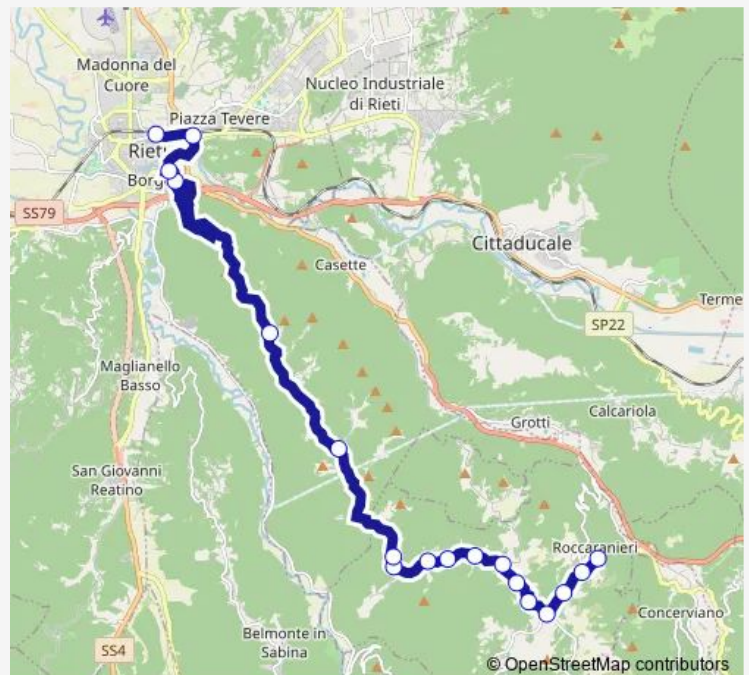

Longone | Via Sala Via Simuria # f9554

Longone | Fassinoro # f9555

Longone | Madonna dei Cinghiali # f9556

Longone | Via Sala (Km 12) # f9557

Rieti | Via Sala (Km 9) # f9560

Rieti | Via Sala (Km 6) # f9563

Rieti | Via Belvedere (Scuola) # f9566

Rieti | Via Belvedere Via Salaria # f9567

Rieti | Largo Bersaglieri # f1069

Rieti | Stazione FS Ist. Superiore Principessa di Napoli # f1070

Route schedule

Longone | Roccaranieri # f9534 — Rieti | Stazione FS Ist. Superiore Principessa di Napoli # f1070

Monday	18:50
Tuesday	18:50
Wednesday	18:50
Thursday	18:50
Friday	18:50
Saturday	18:50
Sunday	—

Route info

Direction: Longone | Roccaranieri # f9534

Stops: 18

Trip Duration: 0 hour 35 min

Bus time schedules and route maps are available in an offline PDF at busmaps.com. Use the busmaps.com website to see live bus times, train schedule or subway schedule, and step-by-step directions for all public transit in Concerviano