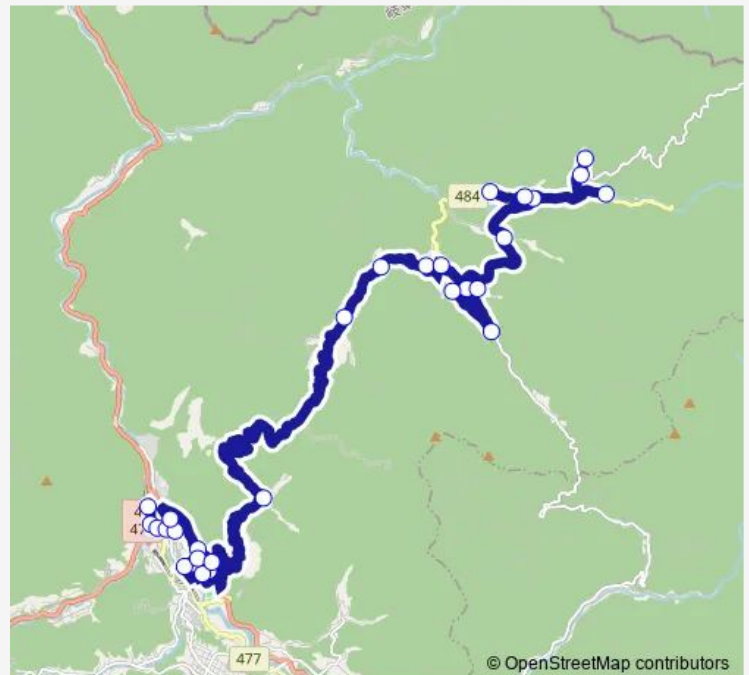

旭ヶ丘

Route schedule

和佐府橋 — 濃飛バス神岡営業所

Monday	06:56
Tuesday	06:56
Wednesday	06:56
Thursday	06:56
Friday	06:56
Saturday	08:01
Sunday	08:01

Route info

Direction: 和佐府橋

Stops: 28

Trip Duration: 1 hour 22 min

Friday 11:39-16:39

Saturday 11:09-16:39

Sunday 11:09-16:39

Route info

Direction: 濃飛バス神岡営業所

Stops: 28

Trip Duration: 1 hour 26 min

和佐府