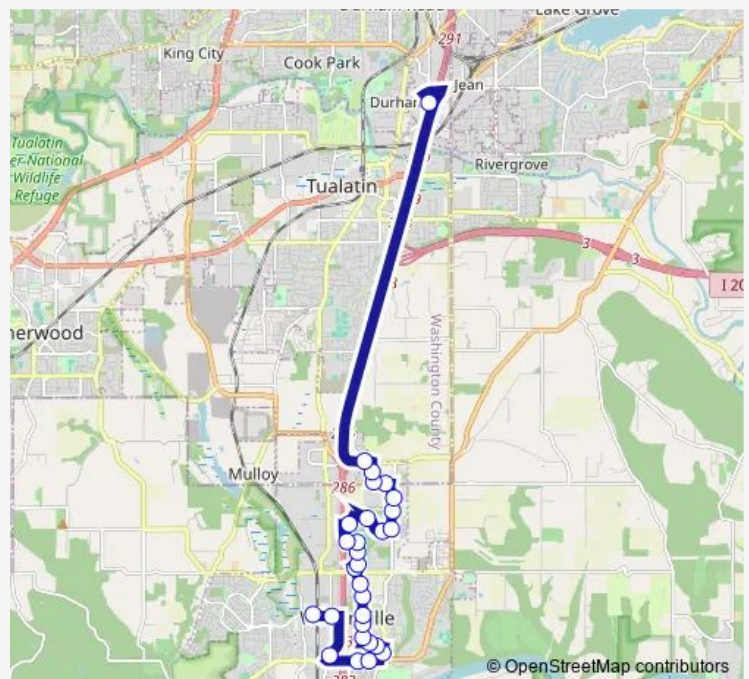

### Route schedule

Route 2X - Wilsonville Transit Center — Tualatin Park & Ride South

Monday	05:42-19:36
Tuesday	05:42-19:36
Wednesday	05:42-19:36
Thursday	05:42-19:36
Friday	05:42-19:36
Saturday	08:00-17:32
Sunday	—

### Route info

Direction: Route 2X - Wilsonville Transit Center

Stops: 29

Trip Duration: 0 hour 29 min

■ 2X - Tualatin

Canyon Creek Rd at Murray St

Canyon Creek Rd at Carriage Oaks Ln Nb

Canyon Creek Rd at Canyon Creek Apts Nb

Burns Way at Canyon Creek Rd Nb

Burns Way at Parkway Center Dr Nb

Parkway Center Dr at Jack Burns Blvd - Costco Nb

Argyle Square NE at Elligsen Rd Nb

Tualatin Park & Ride South

## Direction

Tualatin Park & Ride South — Route 2X - Wilsonville Transit Center

31 stops

[Open route schedule](#)

Tualatin Park & Ride South

Argyle Square NE at Elligsen Rd Sb

Parkway Center Dr at Jack Burns Blvd - Costco Sb