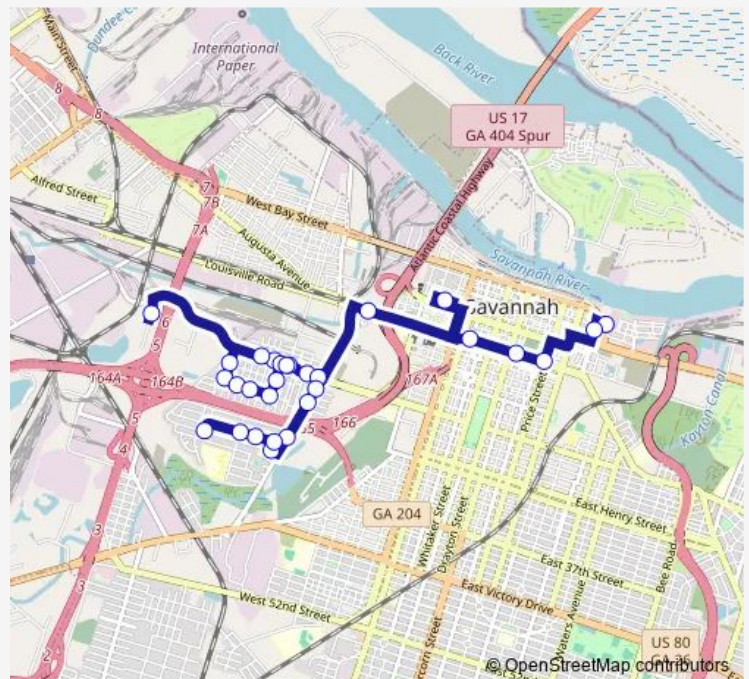

Direction: Eastern Wharf

Stops: 30

Trip Duration: 0 hour 36 min

7D-C — Downtown/Cloverdale

Gwinnett & Stiles Eb

Stiles & Springfield Sb

Stiles & Mccarthy Sb

Stiles & Cathy Sb

Trip Duration: 0 hour 20 min

Direction

Liberty & Jefferson — Eastern Wharf

9 stops

[Open route schedule](#)

Liberty & Jefferson

Mlk@W Perry Lane

JMR Transit Center

Monday 07:27-18:57

Tuesday 07:27-18:57

Wednesday 07:27-18:57

Thursday 07:27-18:57

Friday 07:27-18:57

Saturday 07:27-18:57

Sunday 07:27-18:57

Route info

Direction: Liberty & Jefferson

Stops: 9

Trip Duration: 0 hour 11 min

7D-C Bus time schedules and route maps are available in an offline PDF at busmaps.com. Use the busmaps.com website to see live bus times, train schedule or subway schedule, and step-by-step directions for all public transit in Savannah