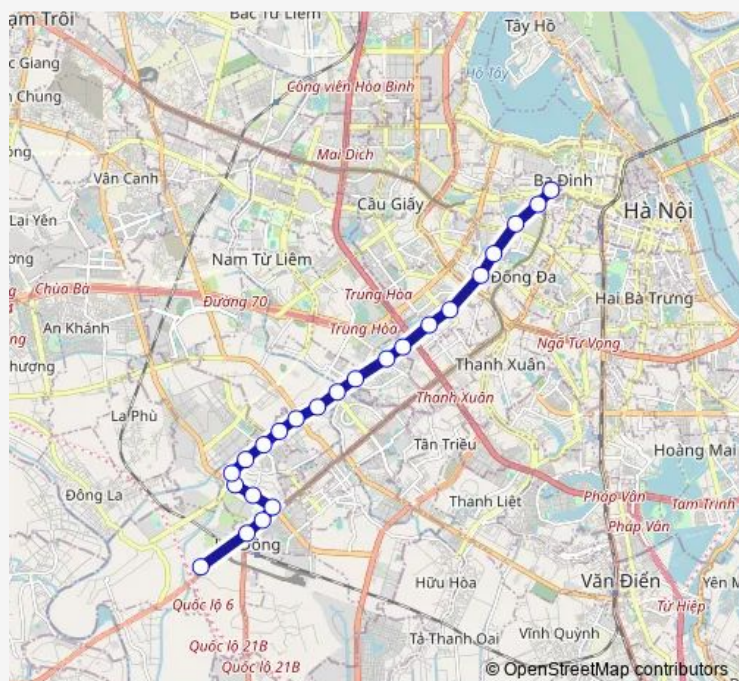

STOP_BRT01_1_S19

STOP_BRT01_1_S20

STOP_BRT01_1_S21

Route schedule

STOP_BRT01_2_S23 — STOP_BRT01_1_S23

Monday 06:30-19:35

Tuesday 06:30-19:35

Wednesday 06:30-19:35

Thursday 06:30-19:35

Friday 06:30-19:35

Saturday 06:30-19:35

Sunday 06:30-19:35

Route info

Direction: STOP_BRT01_2_S23

Stops: 23

Trip Duration: 0 hour 51 min