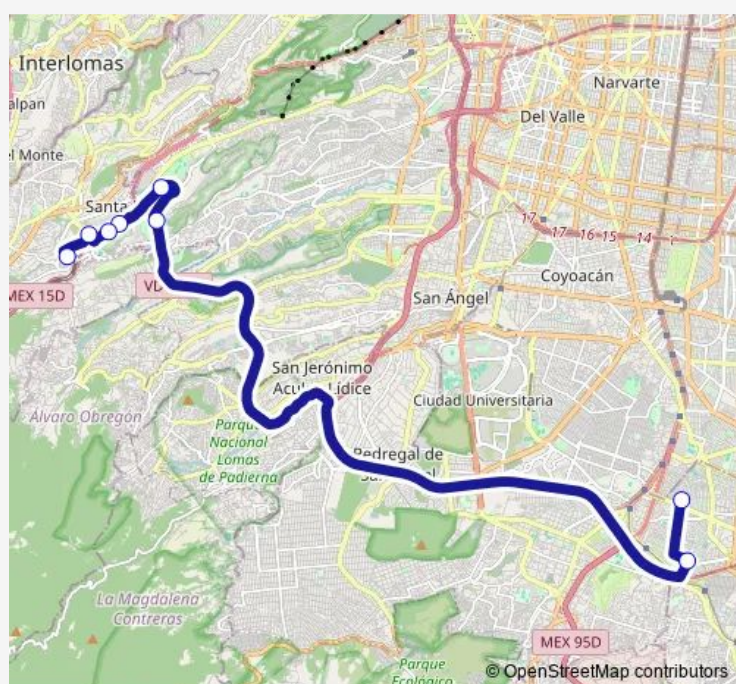

C. Puente

Pasando Tec de Monterrey

Frente plaza samara

Juan O Gorman

Enrique del Moral (frente edificio movistar)

Bajo puente de autopista México - la marquesa

Av. Carlos Fernandez Graez

Route schedule

Route info

Direction: Frente Centro comercial paseos Acoxa

Stops: 8

Trip Duration: 2 hour 13 min

300-B — Paseo Acoxa - Santa Fe (UAM Cuajimalpa)

Direction

Av. Carlos Fernandez Graez — Frente Centro comercial paseos Acoxpa

8 stops

[Open route schedule](#)

Av. Carlos Fernandez Graez

Av. Tamaulipas (frente walmart)

Av. Santa Fe (segunda glorieta)

Frente expo banamex

Frente tec de monterrey

Pasando Tec de Monterrey

Route info

Direction: Av. Carlos Fernandez Graez

Stops: 8

Trip Duration: 2 hour 13 min

300-B Bus time schedules and route maps are available in an offline PDF at busmaps.com. Use the busmaps.com website to see live bus times, train schedule or subway schedule, and step-by-step directions for all public transit in Mexico City