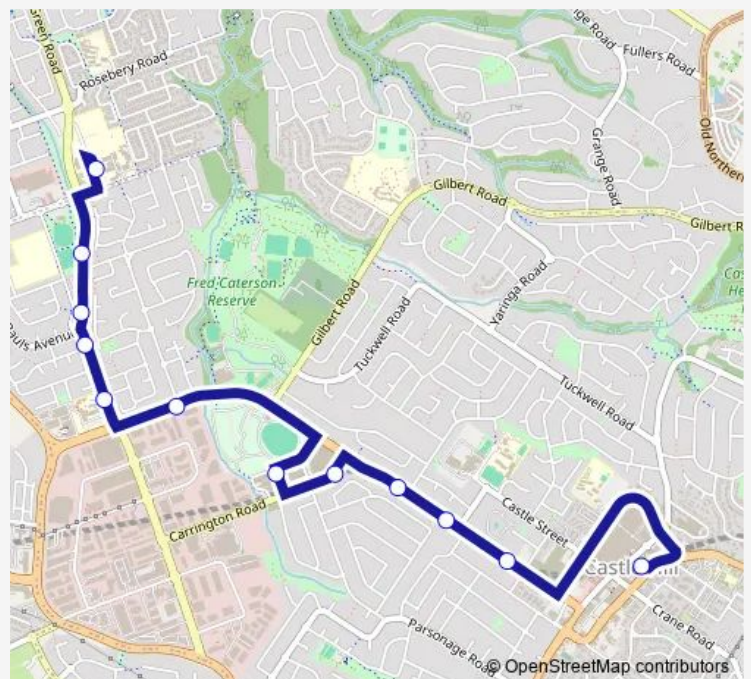

School Bus 3192 Castle Hill Station to William Clarke College

[Go to website](#)

Direction

Castle Hill Station, Old Northern Rd, Stand A — William Clarke College, Morris Gr

12 stops

[Open route schedule](#)

Castle Hill Station, Old Northern Rd, Stand A

Showground Rd After Cheriton Av

Showground Rd After Cecil Av

Showground Rd Opp Britannia Rd

Carrington Rd After Showground Rd

Doran Dr Opp Hills Showground Station

Showground Rd Opp Kings Rd

Western Sydney Tafe, Green Rd

Green Rd Before St Pauls Av

Green Rd After St Pauls Av

Centenary Of Anzac Reserve, Green Rd

William Clarke College, Morris Gr

Route schedule

Castle Hill Station, Old Northern Rd, Stand A — William Clarke College, Morris Gr

Monday	08:05
Tuesday	08:05
Wednesday	08:05
Thursday	08:05
Friday	08:05
Saturday	—
Sunday	—

Route info

Direction: Castle Hill Station, Old Northern Rd, Stand A

Stops: 12

Trip Duration: 0 hour 20 min

3192 — Castle Hill Station to William Clarke College