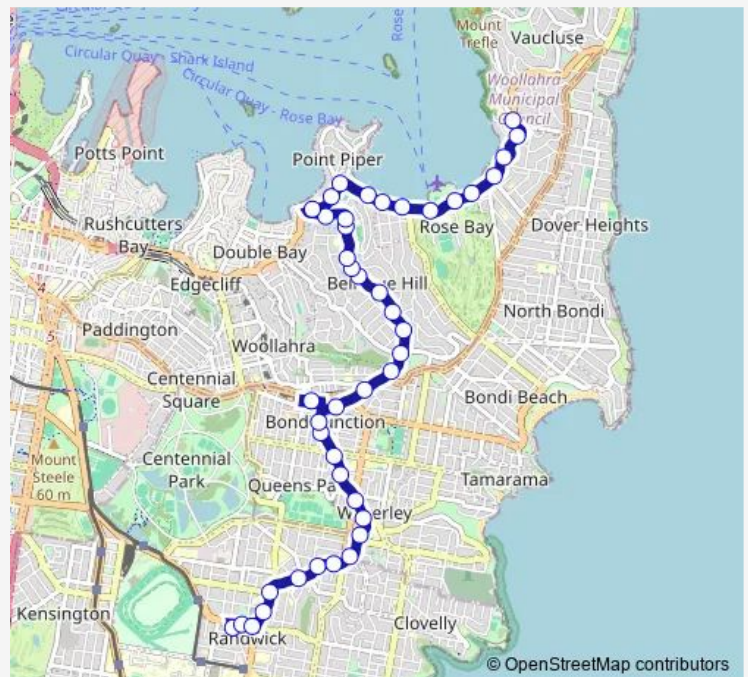

School Bus 670e Randwick Junction to Kincoppal Rose Bay

[Go to website](#)

**Direction**

Belmore Rd Before Alison Rd — New South Head Before Vaucluse Rd

43 stops

[Open route schedule](#)

- Belmore Rd Before Alison Rd
- Alison Park, Alison Rd
- Alison Rd At Avoca St
- St Jude's Anglican Church, Avoca St
- Randwick Public School, Avoca St
- Frenchmans Rd At Clovelly Rd
- Frenchmans Rd Opp Searle Av
- Frenchmans Rd At Gilderthorpe Av
- Albion St Before Hooper St
- Albion St Opp St Catherine's School, Gate 1
- Albion St At Bronte Rd
- Bronte Rd At Carrington Rd
- Waverley Public School, Bronte Rd
- Bronte Rd Before Birrell St
- Bronte Rd Opp Allens Pde
- Oxford Street Mall, Bronte Rd
- Bondi Junction Station, Stand M
- Westfield Bondi Junction, Oxford St
- Old South Head Rd Before Edgecliff Rd
- Victoria Rd After Old South Head Rd
- Victoria Rd Opp Bellevue Hill Public School

Route schedule

Belmore Rd Before Alison Rd — New South Head Before Vaucluse Rd

|           |       |
|-----------|-------|
| Monday    | 07:26 |
| Tuesday   | 07:26 |
| Wednesday | 07:26 |
| Thursday  | 07:26 |
| Friday    | 07:26 |
| Saturday  | —     |
| Sunday    | —     |

Route info

Direction: Belmore Rd Before Alison Rd

Stops: 43

Trip Duration: 0 hour 46 min

670e — Randwick Junction to Kincoppal Rose Bay

Bradley Avenue Reserve, Victoria Rd

Victoria Rd At Rivers St

Victoria Rd Before March St

Victoria Rd At Mansion Rd

Victoria Rd Opp Drumalbyn Rd

Victoria Rd Opp Cranbrook Rd

Victoria Rd Before Ginahgulla Rd

Victoria Rd Opp Aston Gdn

Victoria Rd Opp Rose Bay Av

New South Head Rd Opp Victoria Rd

New South Head Rd Before Wolseley Rd