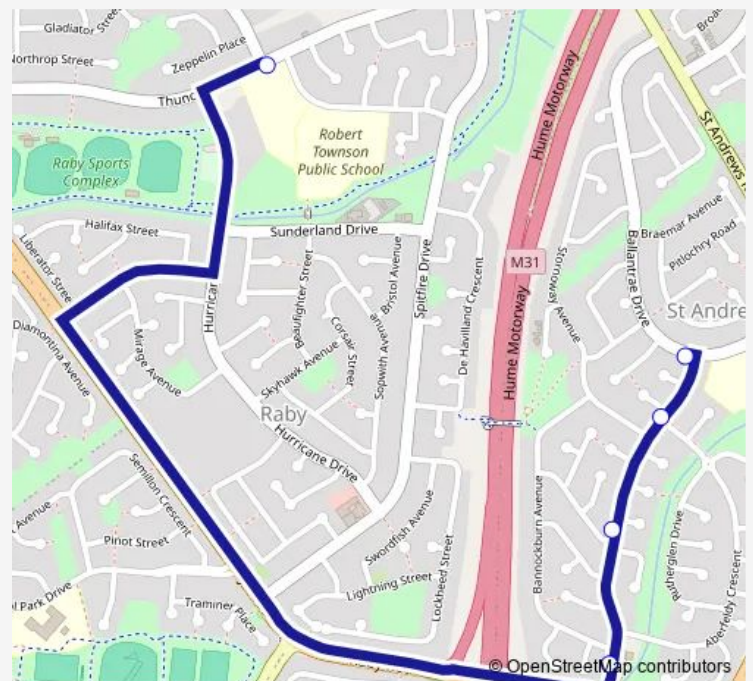

School Bus 4033 Robert Townson HS to St Andrews Ps

[Go to website](#)

Direction

Robert Townson High School, Thunderbolt Dr — Ballantrae Dr Before Arisaig Pl

5 stops

[Open route schedule](#)

Robert Townson High School, Thunderbolt Dr

St Andrews Community Centre, Stranraer Dr

Stranraer Dr At Galashiels Av

Stranraer Dr Opp Aberfeldy Cres

Ballantrae Dr Before Arisaig Pl

Route schedule

Robert Townson High School, Thunderbolt Dr — Ballantrae Dr Before Arisaig Pl

Monday	14:50
Tuesday	14:50
Wednesday	14:50
Thursday	14:50
Friday	—
Saturday	—
Sunday	—

Route info

Direction: Robert Townson High School, Thunderbolt Dr

Stops: 5

Trip Duration: 0 hour 10 min

4033 — Robert Townson HS to St Andrews Ps