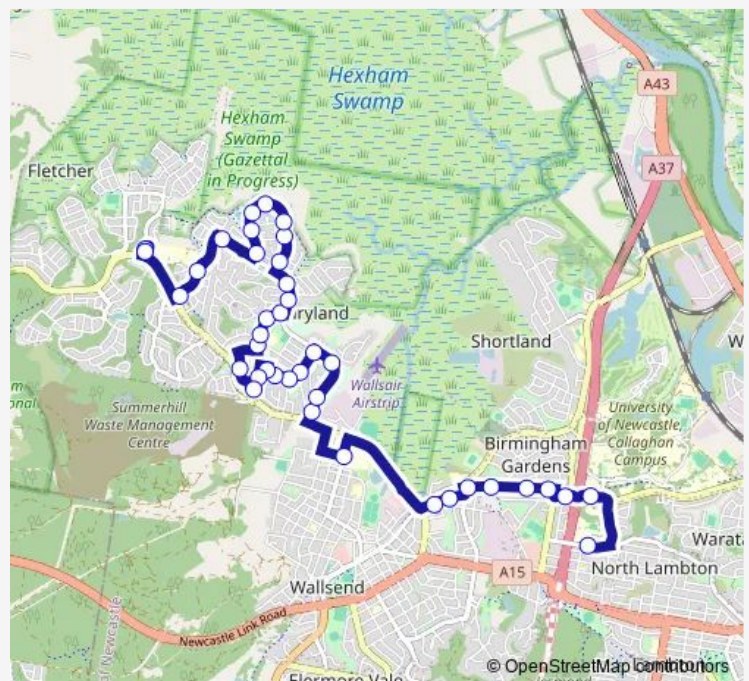

University Dr Opp University Of Newcastle Western Entrance

University Dr Before Blue Gum Rd

Wilkinson Av Opp King St

Wilkinson Av Opp Morris St

Wilkinson Av Opp Cunningham St

Wilkinson Av Opp Birmingham Gardens Ambulance Station

Mcnaughton Av Opp John T Bell Dr

Wyndrow Pde After Mcnaughton Av

Wyndrow Pde Before Seaton St

Seaton St Before Sandycroft St

Boundary Rd Opp Berwick Cres

Route schedule

Callaghan College, Janet St — Bishop Tyrrell Anglican College, Awabakal Dr

Monday	14:50
Tuesday	14:50
Wednesday	14:50
Thursday	14:50
Friday	14:50
Saturday	—
Sunday	—

Route info

Direction: Callaghan College, Janet St

Stops: 39

Trip Duration: 0 hour 43 min

Berwick Cres At Boundary Rd