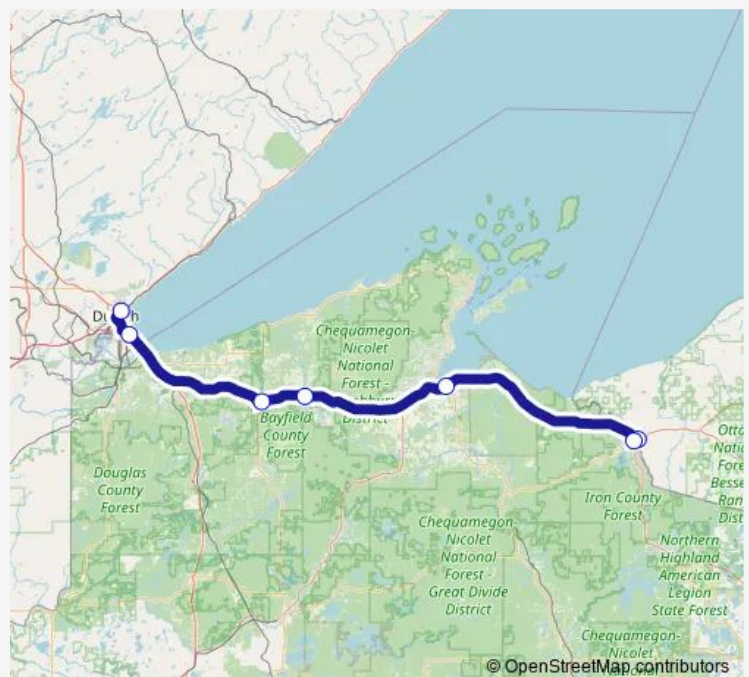

Bus 1491 Ironwood-Hurley-Ashland-Duluth

[Go to website](#)

Direction

Ironwood, MI (Gogebic County Transit) — Duluth, MN (Duluth Transit Center)

7 stops

[Open route schedule](#)

Ironwood, MI (Gogebic County Transit)

Route schedule

Ironwood, MI (Gogebic County Transit) — Duluth, MN (Duluth Transit Center)

Monday 06:25

Tuesday 06:25

Wednesday 06:25

Thursday 06:25

Friday 06:25

Saturday 06:25

Sunday 06:25

Route info

Direction: Ironwood, MI (Gogebic County Transit)

Stops: 7

Trip Duration: 2 hour 20 min

Direction

Duluth, MN (Duluth Transit Center) — Ironwood, MI (Gogebic County Transit)

7 stops

[Open route schedule](#)

Duluth, MN (Duluth Transit Center)

Superior, WI (Perkins Restaurant)

Brule, WI (Cenex Gas Station)

Iron River, WI (O'Brien's C Store)

Ashland, WI (Main St. in front of courthouse)

Hurley, WI (Citgo Krist Mart)