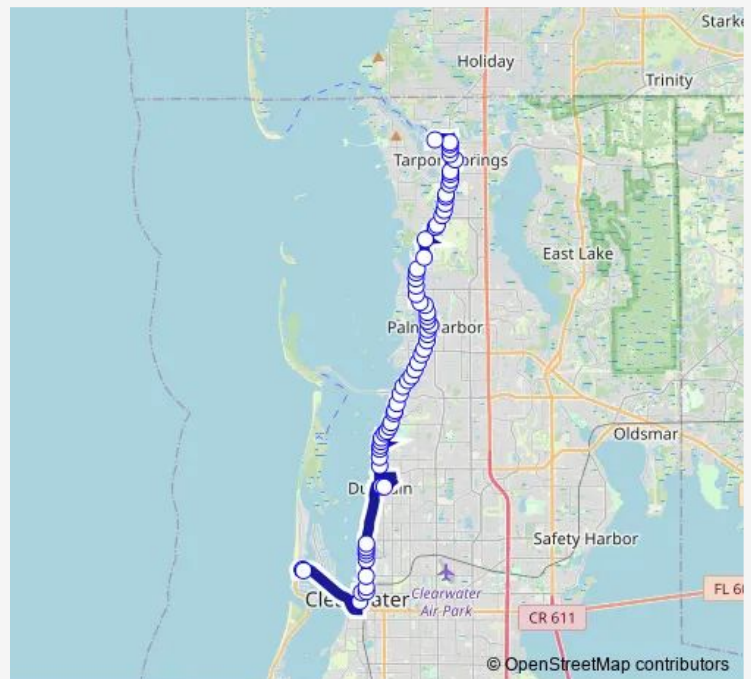

Fort Harrison AVE N + Iroquois St

Fort Harrison AVE N + Nokomis St

Fort Harrison AVE N + 1867

Main ST + Pinellas Trail

Main Street and Douglas Ave

Bayshore Blvd + Cedar St

Bayshore Blvd + Wilson St

Bayshore Blvd + SAN Salvador Dr

Bayshore Blvd + SAN Jose Dr

Bayshore Blvd + SAN Jose Dr

Bayshore Blvd + Cevera Dr

Bayshore Blvd + Mira Vista Dr

Route schedule

Clearwater Beach Transit Center North — Dodecanese Blvd + Sponge Docks

Monday	08:25-21:15
Tuesday	08:25-21:15
Wednesday	08:25-21:15
Thursday	08:25-21:15
Friday	08:25-00:15 ⁺¹
Saturday	08:25-00:15 ⁺¹
Sunday	08:25-21:15

Route info

Direction: Clearwater Beach Transit Center North

Stops: 68

Trip Duration: 1 hour 17 min

JTC — Jolley Trolley Coastal

Bayshore Blvd + Buena Vista DR N

Bayshore Blvd + Shore Dr

Bayshore Blvd + Michigan Blvd

Bayshore Blvd + Pinellas Recreational Trl

Bayshore Blvd + Duchess Blvd

Bayshore Blvd + Tradewinds Dr

Bayshore Blvd + 2675

Bayshore Blvd + 2727

Bayshore Blvd + East Ave

US HWY 19 ALT + 699

US HWY 19 ALT + Jeter St