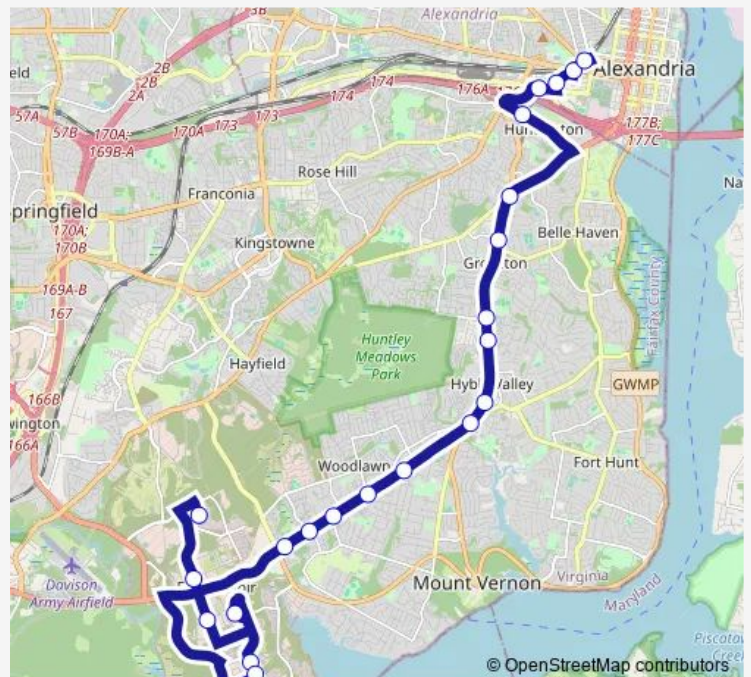

Richmond Hwy+S Kings Hwy

Huntington+Bay C

Eisenhower Av+Hoffman St

Mill Rd+Jamieson Av

Dulany St+Duke St

King St-Old Town+Bay K

Route schedule

Richmond Hwy+Jeff Todd Wy — King St-Old Town+Bay K

Monday 05:00

Tuesday 05:00

Wednesday 05:00

Thursday 05:00

Friday 05:00

Saturday —

Sunday —

Route info

Direction: Richmond Hwy+Jeff Todd Wy

Stops: 16

Trip Duration: 0 hour 32 min

REX — Richmond Highway Express

Direction

Ft Belvoir Community Hospital — King St-Old Town+Bay K

19 stops

[Open route schedule](#)

Richmond Hwy+Ladson Ln

Richmond Hwy+Belford Dr

Richmond Hwy+Arlington Dr

Richmond Hwy+Dart Dr

Richmond Hwy+Southgate Dr

Richmond Hwy+S Kings Hwy

Huntington Av+Metroview Pkwy

Eisenhower Av+Hoffman St