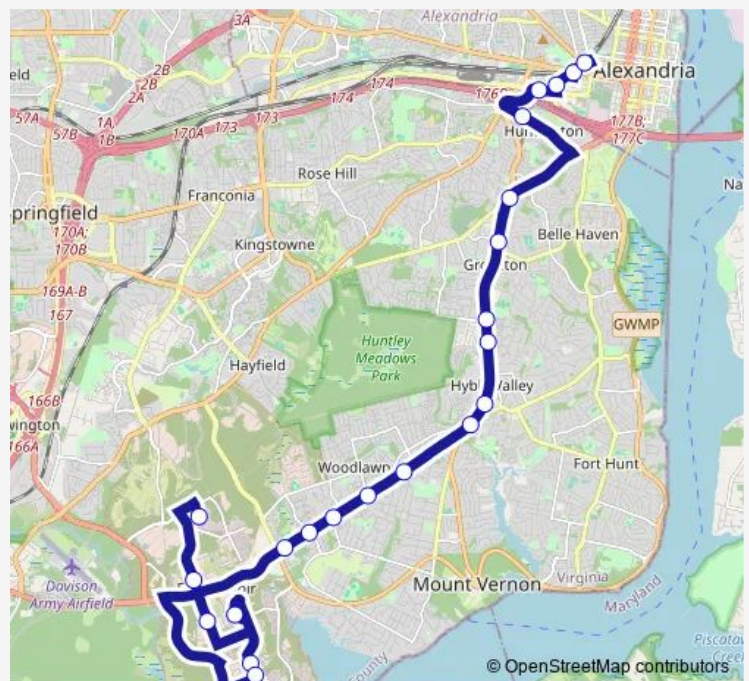

Richmond Hwy+Arlington Dr

Richmond Hwy+Dart Dr

Richmond Hwy+Southgate Dr

Richmond Hwy+S Kings Hwy

Huntington Av+Metroview Pkwy

Eisenhower Av+Hoffman St

Mill Rd+Jamieson Av

Dulany St+Duke St

Saturday 05:00-23:00

Sunday 05:00-23:00

Route info

Direction: Ft Belvoir Community Hospital

Stops: 19

Trip Duration: 0 hour 43 min

■ Rex — Richmond Highway Express

Direction

King St-Old Town+Bay J — Ft Belvoir Community Hospital

19 stops

[Open route schedule](#)

King St-Old Town+Bay J

Dulany St+Duke St

Mill Rd+Jamieson Av

Eisenhower Av+Hoffman St

Huntington Av+West Entrance

Richmond Hwy+S Kings Hwy

Richmond Hwy+Southgate Dr

Richmond Hwy+Lockheed Bl

Richmond Hwy+Arlington Dr

Richmond Hwy+Belford Dr

Richmond Hwy+Ladson Ln

Richmond Hwy+Mohawk Ln

Richmond Hwy+Frye Rd