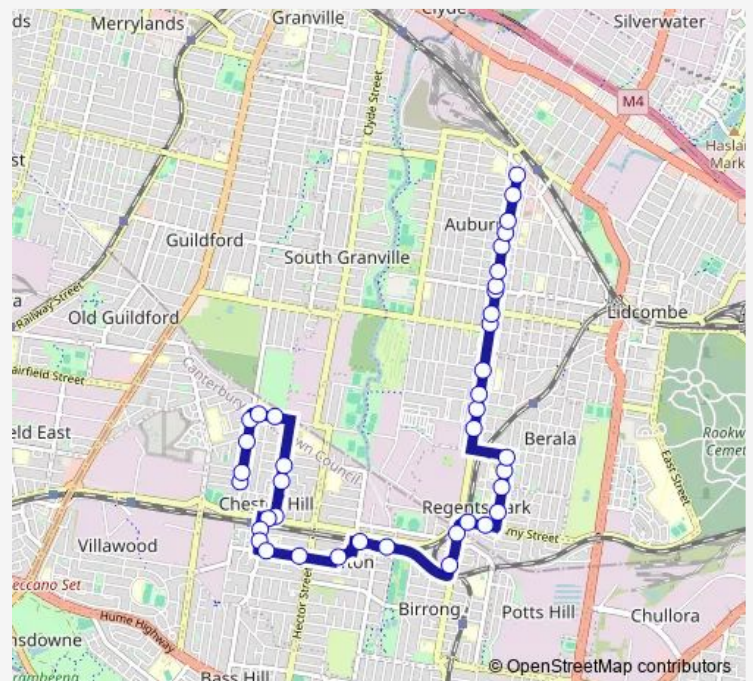

School Bus S409 Chester Hill to Trinity Catholic College
Auburn

[Go to website](#)

Direction

Campbell Hill Rd Before Moora St — Auburn Trinity Catholic College, Park Rd

39 stops

[Open route schedule](#)

- Campbell Hill Rd Before Moora St
- Campbell Hill Rd Before Biara St
- Campbell Hill Rd Opp Arlewis St
- Campbell Hill Rd Before Burrows Av
- Chester Hill North Public School, Wolumba St
- Wolumba St Opp Vista Cres
- Chester Hill Baptist Church, Priam St
- Priam St Opp Miles St
- Priam St At Waldron Rd
- Waldron Rd At Keenan Lane
- Chester Hill Rd Opp Nugent Park
- Chester Hill Community Centre, Chester Hill Rd
- Chester Hill Public School, Proctor Pde
- Proctor Pde Before Hector St
- Immaculate Heart Of Mary Catholic Church, Kerrinea Rd
- Sefton Station, Wellington Rd
- Wellington Rd At Woods Rd
- Auburn Rd Opp Morris St
- Auburn Rd Opp Karningul School
- Regents Park Station, Amy St

Route schedule

Campbell Hill Rd Before Moora St — Auburn Trinity Catholic College, Park Rd

Monday	07:38
Tuesday	07:38
Wednesday	07:38
Thursday	07:38
Friday	07:38
Saturday	—
Sunday	—

Route info

Direction: Campbell Hill Rd Before Moora St

Stops: 39

Trip Duration: 0 hour 42 min

Regents Park Post Office, Amy St

Kingsland Rd Opp Wyatt Av

Kingsland Rd Opp Kibo Rd

St Peter Chanel Church, Kingsland Rd

Kingsland Rd At Jenkins St

Park Rd Before Raglan Rd