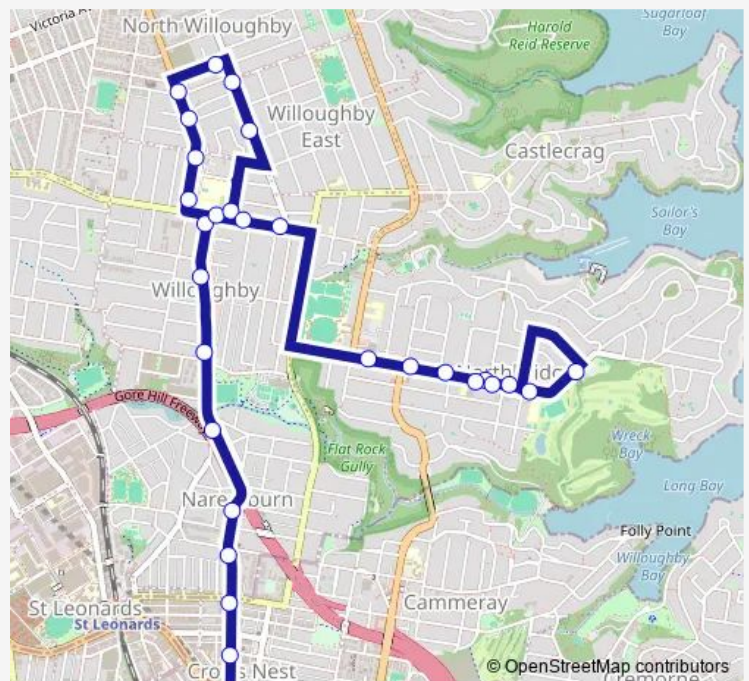

School Bus 700w Crows Nest to St. Philip Neri

[Go to website](#)

**Direction**

Crows Nest, Burlington St, Stand A — St Philip Neri Primary School, Sailors Bay Rd

29 stops

[Open route schedule](#)

- Crows Nest, Burlington St, Stand A
- Willoughby Rd Opp Holtermann St
- Willoughby Rd At Chandos St
- Willoughby Rd Before Dalleys Rd
- Willoughby Rd At Rohan St
- Willoughby Rd Opp Garland Rd
- Willoughby Rd At Armstrong St
- Willoughby Rd At Julian St
- Willoughby Rd Before Mowbray Rd
- Willoughby Girls High School, Mowbray Rd
- Willoughby Girls High School, Keary St, Stand 4
- High St Opp Robert St
- High St Opp Mcclelland St
- St Thomas' Church, Horsely Av
- Penshurst St At Forsyth St
- Penshurst St At Rosewall St
- Laurel Bank Cottage, Penshurst St
- Penshurst St Before Mowbray Rd
- Mowbray Rd Opp Chiltern Rd
- Mowbray Rd At High St
- Northbridge Plaza, Sailors Bay Rd

Route schedule

Crows Nest, Burlington St, Stand A — St Philip Neri Primary School, Sailors Bay Rd

Monday	08:05
Tuesday	08:05
Wednesday	08:05
Thursday	08:05
Friday	08:05
Saturday	—
Sunday	—

Route info

Direction: Crows Nest, Burlington St, Stand A

Stops: 29

Trip Duration: 0 hour 30 min

700w — Crows Nest to St. Philip Neri

Sailors Bay Rd At Bellambi St

Sailors Bay Rd Opp Gunyah St

Sailors Bay Rd At Tunks St

Sailors Bay Rd Opp Namoi Rd

Northbridge Golf Club, Sailors Bay Rd

Northbridge Public School, Sailors Bay Rd

Sailors Bay Rd Opp Tunks St

St Philip Neri Primary School, Sailors Bay Rd

700w School Bus time schedules and route maps are available in an offline PDF at [busmaps.com](https://busmaps.com). Use the [busmaps.com](https://busmaps.com) website to see live bus times, train schedule or subway schedule, and step-by-step directions for all public transit in Sydney