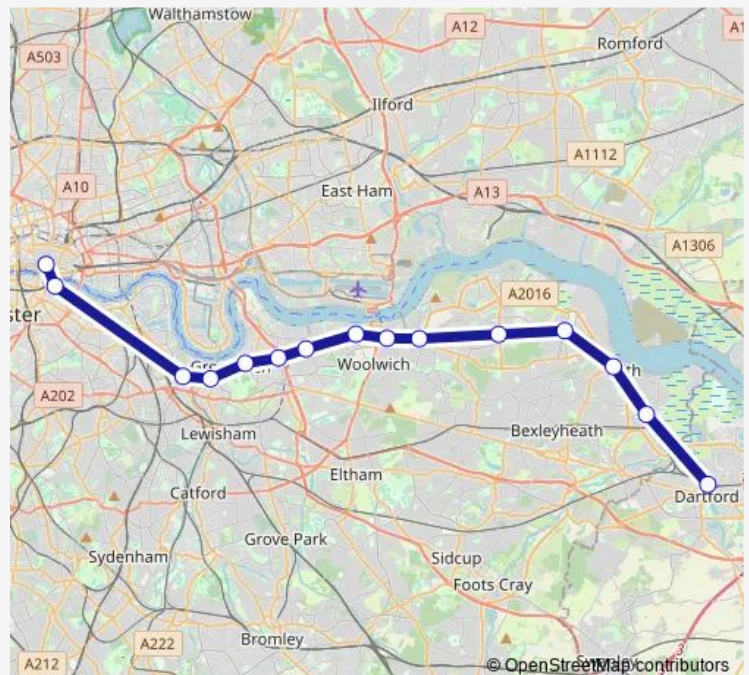

Tuesday 05:03-07:00

Wednesday 05:03-07:00

Thursday 05:03-07:00

Friday 05:03-07:00

Saturday 04:54-05:03

Sunday 06:50-23:20

Route info

Direction: Dartford

Stops: 15

Trip Duration: 0 hour 45 min

Se:Dfd->Cst — SE train service from DFD to Cst

Direction

Dartford — London Cannon Street

13 stops

[Open route schedule](#)

Dartford

Trip Duration: 0 hour 48 min

Direction

Dartford — London Cannon Street

14 stops

[Open route schedule](#)

Dartford

Crayford

Bexley

Thursday —

Friday —

Saturday —

Sunday 08:18-23:18

Route info

Direction: Dartford

Stops: 14

Trip Duration: 0 hour 46 min