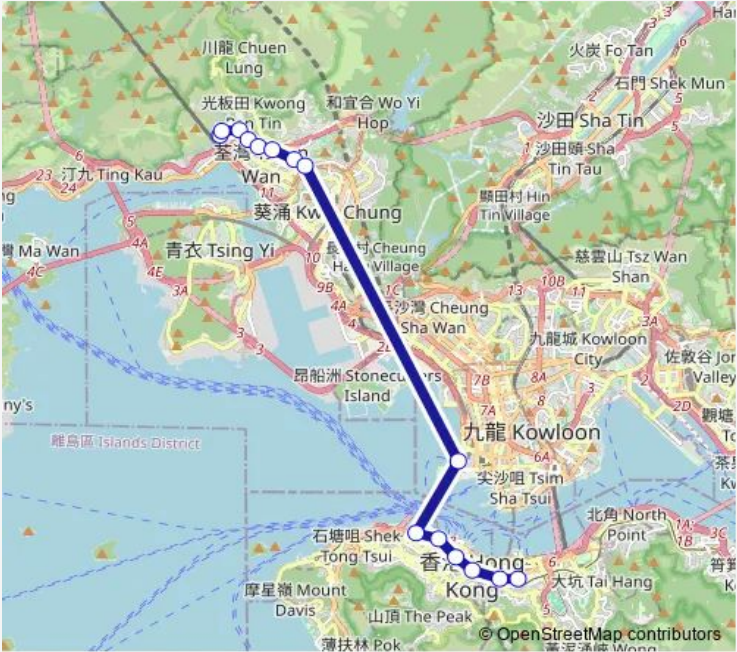

15 stops

[Open route schedule](#)

- [Kmb] Allway Gardens BUS Terminus[[Lwb] Allway Gardens BUS Terminus
- [Kmb] Tsuen King Circuit Market[[Lwb] Tsuen King Circuit Market
- [Kmb] Tsuen WAN Centre
- [Kmb] MEI WAN Street
- [Kmb] Discovery Park[[Lwb] Discovery Park[[Xb] Tsuen WAN Castle Peak Road NO. 388
- [Kmb] Tsuen WAN Station[[Lwb] Tsuen WAN Station
- [Kmb] LUK Yeung SUN Chuen[[Lwb] LUK Yeung SUN Chuen
- [Kmb] TAI WO HAU BBI - TAI WO HAU Station[[Lwb] TAI WO HAU BBI - TAI WO HAU Station

Route schedule

[Kmb] Allway Gardens BUS Terminus[[Lwb] Allway Gardens BUS Terminus — [Ctb] Fleming Road, Hennessy Road[[Kmb+Ctb] Fleming Road/
Fleming Road, Hennessy Road[[Kmb] Fleming Road

| | |
|-----------|-------------|
| Monday | 07:30-07:50 |
| Tuesday | 07:30-07:50 |
| Wednesday | 07:30-07:50 |
| Thursday | 07:30-07:50 |
| Friday | 07:30-07:50 |
| Saturday | — |
| Sunday | — |

Route info

Direction: [Kmb] Allway Gardens BUS Terminus[[Lwb] Allway Gardens BUS Terminus

Stops: 15

Trip Duration: 0 hour 51 min

[Ctb] Jardine House, Connaught Road Central[[Kmb+Ctb] Jardine House/
Jardine House, Connaught Road Central[[Kmb] Jardine House

[Ctb] Admiralty - Lippo Centre, Cotton Tree Drive[[Kmb+Ctb] Lippo Centre/
Admiralty - Lippo Centre, Cotton Tree Drive[[Kmb] Lippo Centre

[Ctb] Arsenal Street, Hennessy Road[[Kmb+Ctb] Arsenal Street/
Arsenal Street, Hennessy Road[[Kmb] Arsenal Street