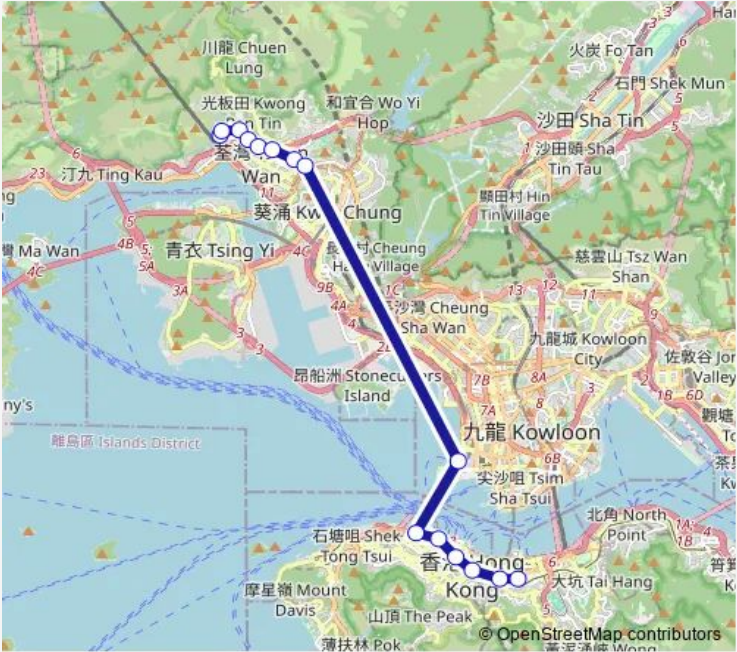

- [Ctb] Western Harbour Crossing BUS-BUS Interchange[[Kmb+Ctb] Western Harbour Tunnel BBI/
Western Harbour Crossing BUS-BUS Interchange[[Kmb] Western Harbour Tunnel Bbi
- [Ctb] Macau Ferry, Connaught Road Central[[Db] Connaught Road West Outside Macau Ferry BUS Terminus[[Kmb+Ctb] Macau Ferry/
Macau Ferry, Connaught Road Central[[Kmb] Macau Ferry[[Xb] Connaught Road Central Eastbound Outside THE BUS Terminus Near HK Macau Ferry Pier, Sheung WAN (Departure During THE Period From 7.00 P.M. TO 7.00 A.M.)

- [Ctb] Harbour Building, Pier Road[[Kmb+Ctb] Harbour Building/
Harbour Building, Pier Road[[Kmb] Harbour Building

Route schedule
[Kmb] Allway Gardens BUS Terminus[[Lwb] Allway Gardens BUS Terminus — [Ctb] Fleming Road, Hennessy Road[[Kmb+Ctb] Fleming Road/
Fleming Road, Hennessy Road[[Kmb] Fleming Road

Monday	07:30-07:50
Tuesday	07:30-07:50
Wednesday	07:30-07:50
Thursday	07:30-07:50
Friday	07:30-07:50
Saturday	—
Sunday	—

Route info
Direction: [Kmb] Allway Gardens BUS Terminus[[Lwb] Allway Gardens BUS Terminus
Stops: 15
Trip Duration: 0 hour 57 min

934A — Tsuen WAN (Allway Gardens) - WAN Chai (Fleming Road) **BusMaps**