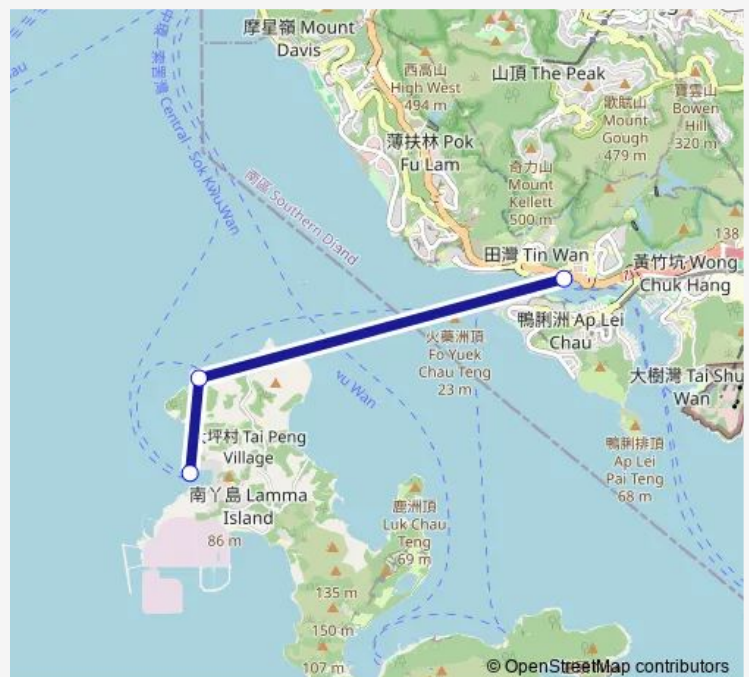

Ferry Aberdeen - Yung Shue WAN (VIA PAK KOK Tsuen)

[Go to website](#)

Direction

Yung Shue Wan Ferry Pier at Lamma Island — Aberdeen|Pontoon at Aberdeen Promenade

3 stops

[Open route schedule](#)

Yung Shue Wan Ferry Pier at Lamma Island

Pak Kok Tsuen Public Landing Steps at Lamma Island

Aberdeen|Pontoon at Aberdeen Promenade

Route schedule

Yung Shue Wan Ferry Pier at Lamma Island — Aberdeen|Pontoon at Aberdeen Promenade

Monday	06:40-21:10
Tuesday	06:40-21:10
Wednesday	06:40-21:10
Thursday	06:40-21:10
Friday	06:40-21:10
Saturday	06:40-21:10
Sunday	08:05-21:10

Route info

Direction: Yung Shue Wan Ferry Pier at Lamma Island

Stops: 3

Trip Duration: 0 hour 35 min

■ Aberdeen - Yung Shue WAN (VIA PAK KOK Tsuen)

Direction

Aberdeen|Pontoon at Aberdeen Promenade — Yung Shue Wan Ferry Pier at Lamma Island

Monday 06:00-22:00

Tuesday 06:00-22:00

Wednesday 06:00-22:00

Thursday 06:00-22:00

Friday 06:00-22:00

Saturday 06:00-22:00

Sunday 07:20-22:00

Route info