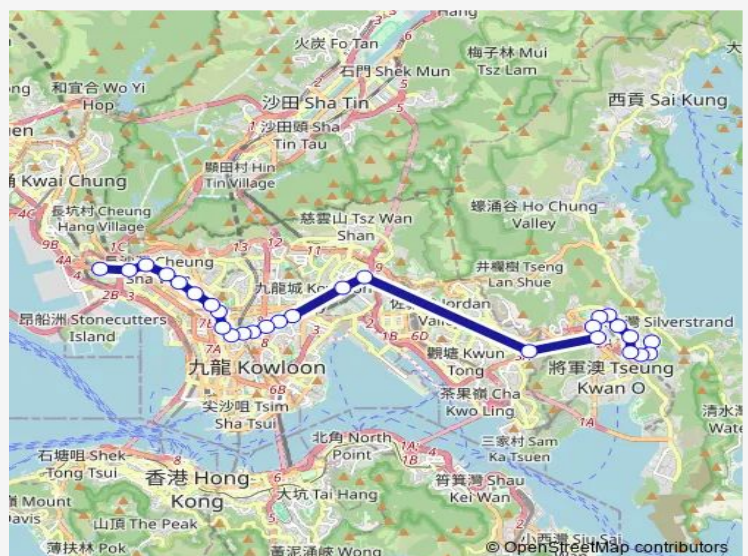

[Ctb] Tseung Kwan O Tunnel BUS-BUS Interchange[[Kmb+Ctb] Tseung Kwan O Tunnel Inter-

Route schedule

[Ctb] Hang HAU (North), PO Ning Road[[Kmb+Ctb] Hang HAU (North)(Tseung Kwan O Hospital)/
Hang HAU (North), PO Ning Road[[Kmb] Hang HAU (North)(Tseung Kwan O Hospital) — [Kmb+Ctb] MEI FOO BUS Terminus/
Mei Foo[[Kmb] MEI FOO BUS Terminus

Monday	06:50-07:50
Tuesday	06:50-07:50
Wednesday	06:50-07:50
Thursday	06:50-07:50
Friday	06:50-07:50
Saturday	—
Sunday	—

Route info

Direction: [Ctb] Hang HAU (North), PO Ning Road[[Kmb+Ctb] Hang HAU (North)(Tseung Kwan O Hospital)/
Hang HAU (North), PO Ning Road[[Kmb] Hang HAU (North)(Tseung Kwan O Hospital)

Stops: 28

Trip Duration: 1 hour 8 min

change/
Tseung Kwan O Tunnel BUS-BUS Interchange[[Kmb] Tseung Kwan O Tunnel Interchange

[Ctb] Rhythm Garden, Prince Edward Road East[[Kmb+Ctb] Rhythm Garden/
Rhythm Garden, Prince Edward Road East[[Kmb] Rhythm Garden

[Ctb] THE Latitude, Prince Edward Road East[[Kmb+Ctb] THE Latitude/
The Latitude, Prince Edward Road East[[Kmb] THE Latitude

[Ctb] Kowloon City Police Station, Argyle Street[[Kmb] Kowloon City Police Station