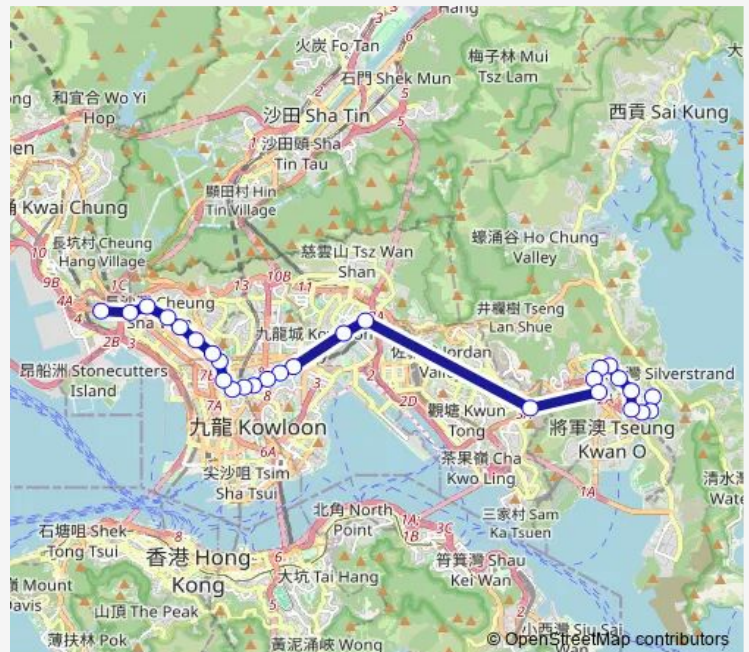

[Ctb] Verbena Heights, PO Hong Road[[Kmb+Ctb] Verbena Heights/<Br>Verbena Heights, PO Hong Road[[Kmb] Verbena Heights

[Ctb] PO Hong Park, PO Hong Road[[Kmb+Ctb] PO Hong Park/<Br>Po Hong Park, PO Hong Road[[Kmb] PO Hong Park

[Ctb] Tseung Kwan O Tunnel BUS-BUS Interchange[[Kmb+Ctb] Tseung Kwan O Tunnel Interchange/<Br>Tseung Kwan O Tunnel BUS-BUS Interchange[[Kmb] Tseung Kwan O Tunnel Interchange

**Route schedule**

[Ctb] Hang HAU (North), PO Ning Road[[Kmb] Hang HAU (North)(Tseung Kwan O Hospital) — [Kmb+Ctb] MEI FOO BUS Terminus/<Br>Mei Foo[[Kmb] MEI FOO BUS Terminus

Monday	06:50-07:50
Tuesday	06:50-07:50
Wednesday	06:50-07:50
Thursday	06:50-07:50
Friday	06:50-07:50
Saturday	—
Sunday	—

**Route info**

Direction: [Ctb] Hang HAU (North), PO Ning Road[[Kmb] Hang HAU (North)(Tseung Kwan O Hospital)

Stops: 28

Trip Duration: 1 hour 4 min

[Ctb] Rhythm Garden, Prince Edward Road East[[Kmb+Ctb] Rhythm Garden/<Br>Rhythm Garden, Prince Edward Road East[[Kmb] Rhythm Garden

[Ctb] THE Latitude, Prince Edward Road East[[Kmb+Ctb] THE Latitude/<Br>The Latitude, Prince Edward Road East[[Kmb] THE Latitude