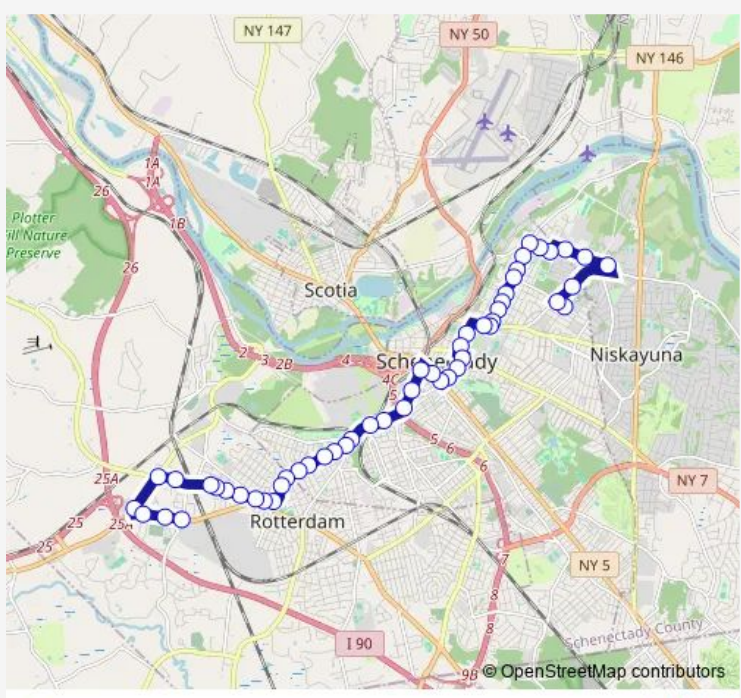

**Bus 351 Van Vranken Ave - Broadway**

[Go to website](#)

**Direction**  
 Rt 7 & Dunnsville Rd (Golub Corp) — Gerling St & Sheridan Ave  
 44 stops  
[Open route schedule](#)

- Rt 7 & Dunnsville Rd (Golub Corp)
- Rt 7 & Rotterdam Corporation Park
- Harold St & Roosevelt St
- Mariaville Rd & Phillip St
- Mariaville Rd & Princetown Rd (Bank of America)
- Broadway & Denver Ave
- Broadway & Cramer St
- Broadway & Draper Ave
- Broadway & Cleveland Ave
- Broadway & Ontario St
- Broadway & Hegeman St
- Broadway & Guilderland Ave
- 1616 Broadway (Sunmark Credit Union)
- Broadway & Lower Broadway
- 797 Broadway (Department of Social Services)
- Broadway & Ten Eyck Apts
- 1 Broadway (NY State Lottery Building) Northbound
- 604 State St
- Nott Terr & State St
- Nott Terr & Franklin St
- Nott Terrace & Nott Terrace Heights

**Route schedule**  
 Rt 7 & Dunnsville Rd (Golub Corp) — Gerling St & Sheridan Ave

Monday	06:00-23:10
Tuesday	06:00-23:10
Wednesday	06:00-23:10
Thursday	06:00-23:10
Friday	06:00-23:10
Saturday	06:00-18:50
Sunday	09:50-17:20

**Route info**  
 Direction: Rt 7 & Dunnsville Rd (Golub Corp)  
 Stops: 44  
 Trip Duration: 0 hour 35 min

351 — Van Vranken Ave - Broadway **BusMaps**

Union St & Seward Pl

Seward Pl & South Ave

Seward Pl & Roger Hull Pl

## Route info

Direction: Gerling St & Sheridan Ave

Stops: 51

Trip Duration: 0 hour 38 min

State St & Clinton St

Broadway & State St (Parking Garage Crosswalk)

Broadway & Ten Eyck Apts

Broadway & Interstate 890