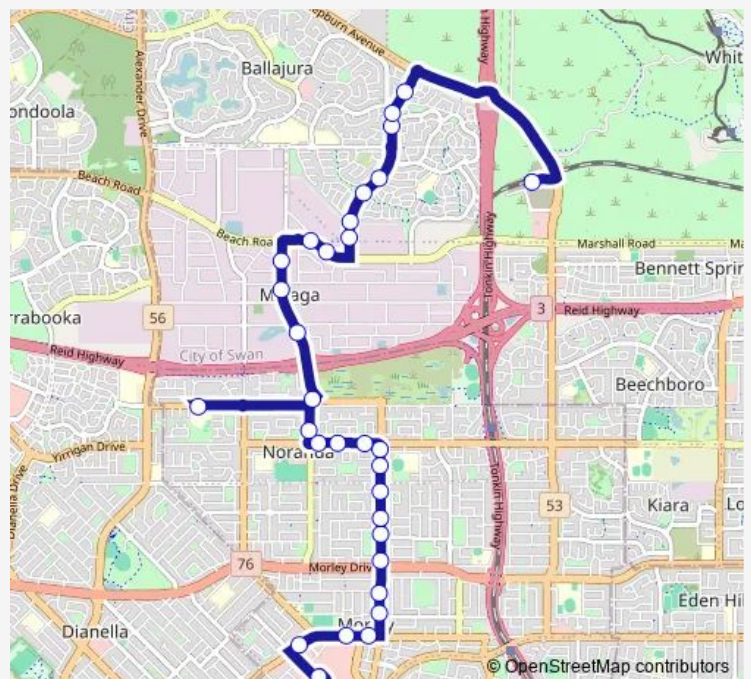

Crimea St Before Robinson Rd

Walter Rd After Crimea St

Walter Rd After Collier Rd

Walter Rd After Progress St

Russell St After Boag Rd

Galleria Bus Stn Stand 8

Route schedule

School Access Rd Morley High School — Galleria Bus Stn Stand 8

Monday 15:23

Tuesday 15:23

Wednesday 15:23

Thursday 15:23

Friday 15:23

Saturday —

Sunday —

Route info

Direction: School Access Rd Morley High School

Stops: 18

Trip Duration: 0 hour 22 min

Direction

Galleria Bus Stn Stand 13 — Ballajura Stn Stand 2

31 stops

[Open route schedule](#)

Galleria Bus Stn Stand 13

Saturday 06:19-23:48

Sunday 07:19-22:48

Route info

Direction: Ballajura Stn Stand 7

Stops: 31

Trip Duration: 0 hour 26 min

Crimea St Before Robinson Rd

Walter Rd After Crimea St