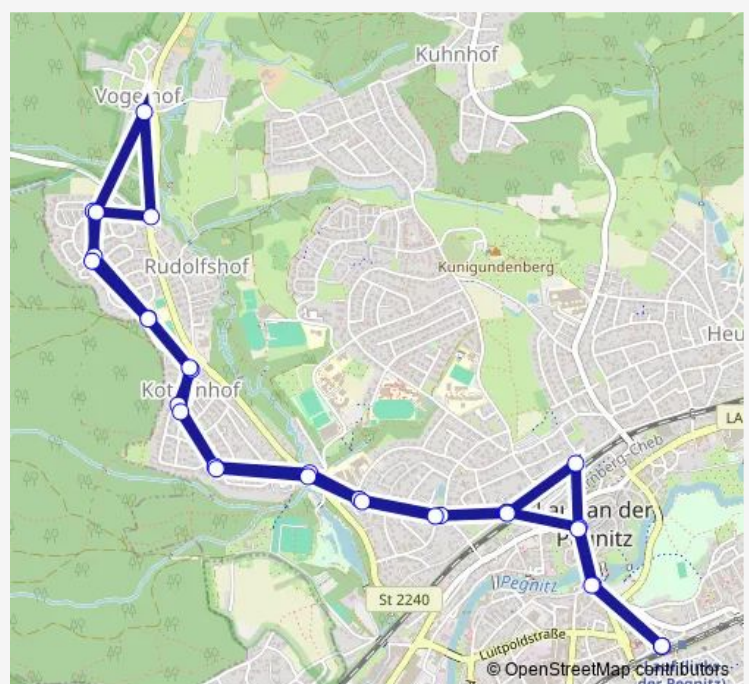

### Route schedule

Lauf Marktplatz — Lauf a.d.Pegnitz Bahnhof links der Pegnitz

Monday 06:26-10:26

Tuesday 06:26-10:26

Wednesday 06:26-10:26

Thursday 06:26-10:26

Friday 06:26-10:26

Saturday 07:45-13:45

### Route info

Direction: Lauf Marktplatz

Stops: 22

Trip Duration: 0 hour 30 min

Lauf a.d.Pegnitz Bahnhof links der Pegnitz

## Route info

Direction: Lauf Marktplatz

Stops: 27

Trip Duration: 0 hour 38 min

Lauf LRA/Altdorfer Str.

Lauf Bertleinschule

351 Bus time schedules and route maps are available in an offline PDF at [busmaps.com](https://busmaps.com). Use the [busmaps.com](https://busmaps.com) website to see live bus times, train schedule or subway schedule, and step-by-step directions for all public transit in Lauf an der Pegnitz