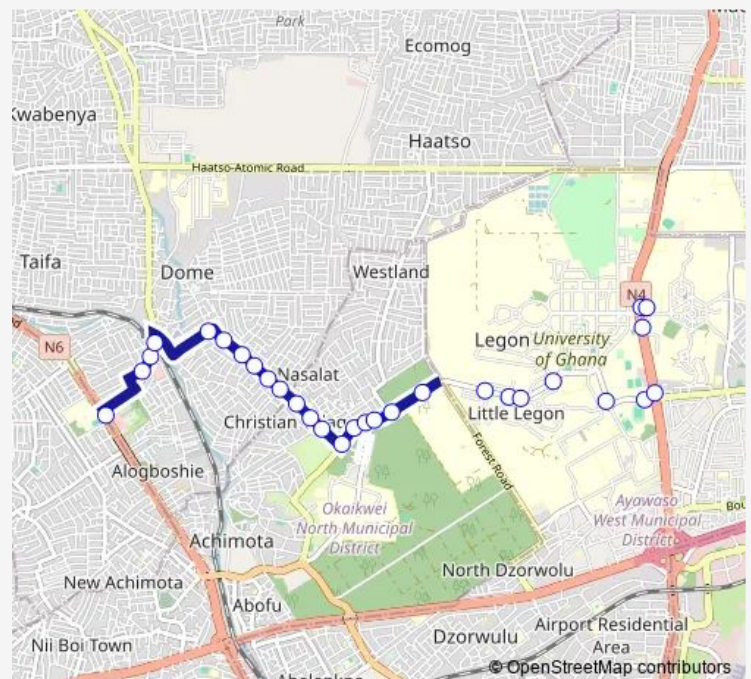

Bus 351 Legon ↔ Dome

[Go to website](#)

Direction

Dome — Legon

29 stops

[Open route schedule](#)

- Dome
- Dome Market
- Adehyeman
- Dome Crossing
- Coca Cola
- Transformer
- Lebo
- Koforidua House
- Container
- Parakuo
- Cemetary
- Damresco
- Colf store
- Christian Village
- Kisseman Junction
- Pure Fire
- Airways Junction
- Forestry Commission
- Gimpa
- Legon Barrier

18

Route schedule

Dome — Legon

Monday	06:00
Tuesday	06:00
Wednesday	06:00
Thursday	06:00
Friday	06:00
Saturday	06:00
Sunday	06:00

Route info

Direction: Dome

Stops: 29

Trip Duration: 0 hour 57 min

351 — Legon ↔ Dome

Ayido

Legon Primary School

Okponglo Roundabout

Legon Traffic Light

Okponglo

Legon First

Legon police station

Legon

Direction

Legon — Dome

24 stops

[Open route schedule](#)

Legon

Okponglo Roundabout

Legon Primary School