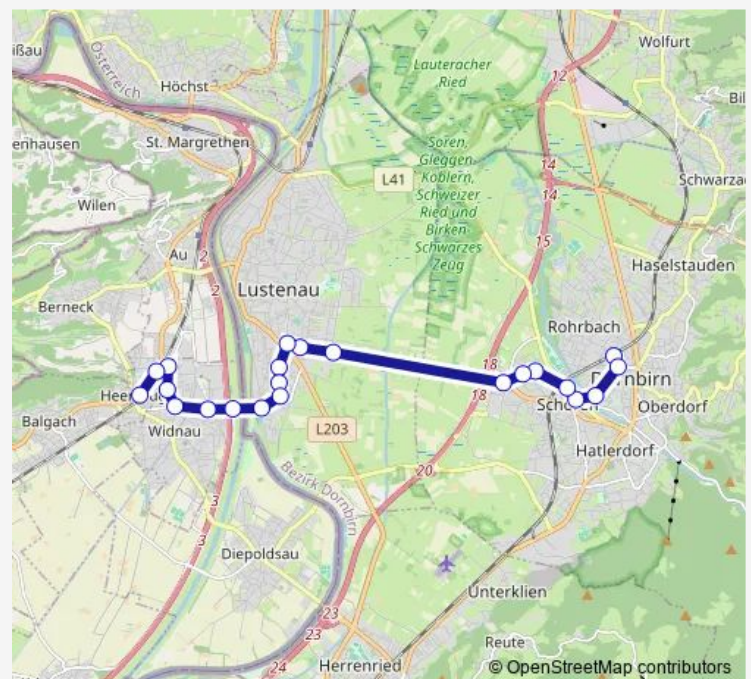

Widnau, Unterdorf

Widnau, Rosenau

Heerbrugg, Dornacherhof

Route schedule

Dornbirn, Bahnhof — Heerbrugg, Bahnhof

Monday 06:27-20:27

Tuesday 06:27-20:27

Wednesday 06:27-20:27

Thursday 06:27-20:27

Friday 06:27-20:27

Saturday 07:27-20:27

Sunday 08:27-20:27

Route info

Direction: Dornbirn, Bahnhof

Stops: 22

Trip Duration: 0 hour 31 min

351

BusMaps

Direction

Dornbirn, Bahnhof — Heerbrugg, Bahnhof

22 stops

[Open route schedule](#)

Dornbirn, Bahnhof

Dornbirn, Moosmahnstrasse