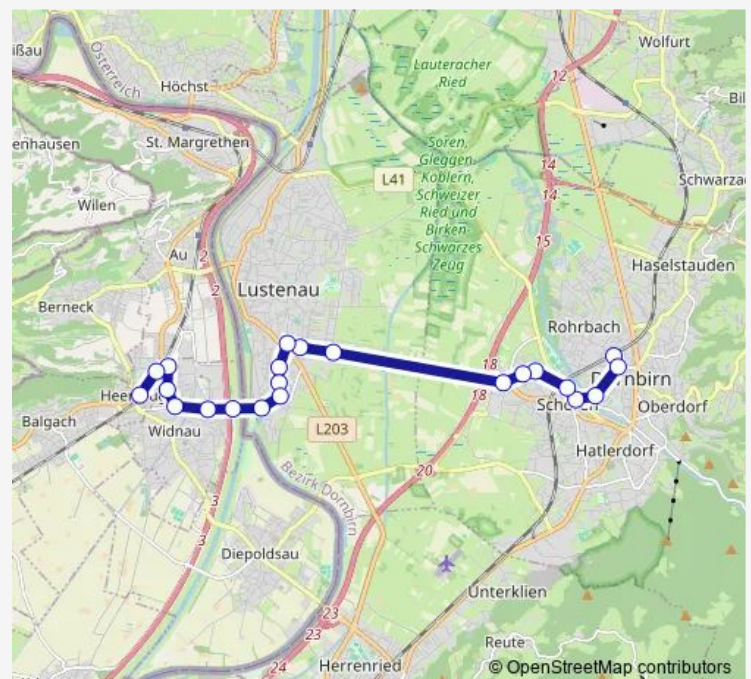

Widnau, Unterdorf

Widnau, Rosenau

Heerbrugg, Dornacherhof

Route schedule

Dornbirn, Bahnhof — Heerbrugg, Bahnhof

Monday 06:27-20:27

Tuesday 06:27-20:27

Wednesday 06:27-20:27

Thursday 06:27-20:27

Friday 06:27-20:27

Saturday 07:27-20:27

Sunday 08:27-20:27

Route info

Direction: Dornbirn, Bahnhof

Stops: 22

Trip Duration: 0 hour 31 min

351

BusMaps

Direction

Dornbirn, Bahnhof — Heerbrugg, Bahnhof

22 stops

[Open route schedule](#)

Dornbirn, Bahnhof

Dornbirn, Moosmahdstrasse