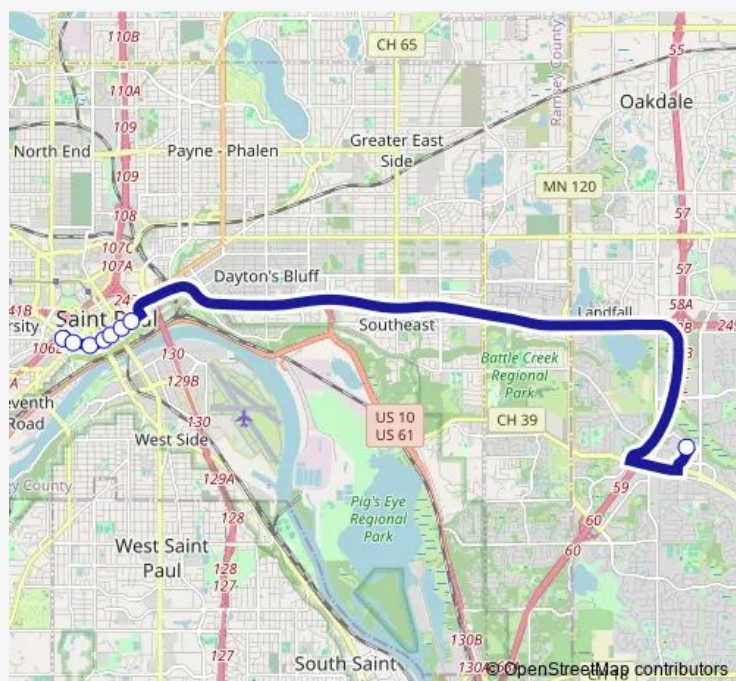

Rice Park Station

5th St & Wabasha St / Cedar St

5th St & Minnesota St

5th St & Jackson St

5th St & Sibley St / Wacouta St

Woodbury Theatre

Route schedule

Smith Ramp & Layover — Woodbury Theatre

Monday 15:36-16:36

Tuesday 15:36-16:36

Wednesday 15:36-16:36

Thursday 15:36-16:36

Friday 15:36-16:36

Saturday —

Sunday —

Route info

Direction: Smith Ramp & Layover

Stops: 8

Trip Duration: 0 hour 22 min

Direction

Woodbury Theatre — Smith Ramp & Layover

10 stops

[Open route schedule](#)

Woodbury Theatre

Smith Ramp & Layover

Route schedule

Woodbury Theatre — Smith Ramp & Layover

Monday 06:27-07:26

Tuesday 06:27-07:26

Wednesday 06:27-07:26

Thursday 06:27-07:26

Friday 06:27-07:26