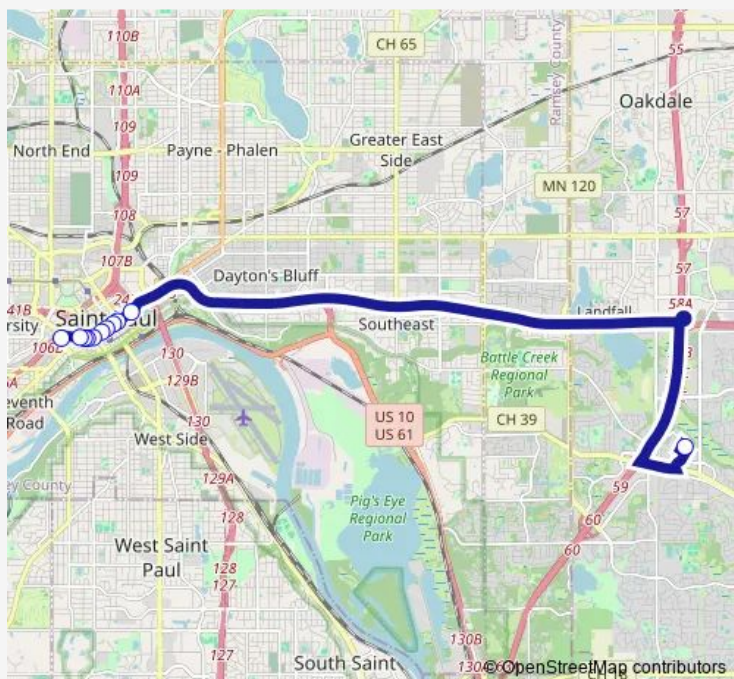

6th St & Jackson St

6th St & Jackson / Robert

6th St & Minnesota St

6th St & Cedar St

6th St & Wabasha St

6th St & Washington Station

6th St W & Washington St

6th St & Washington St / 7th St

Saturday —

Sunday —

Route info

Direction: Woodbury Theatre

Stops: 11

Trip Duration: 0 hour 25 min

Direction

Smith Ramp & Layover — Woodbury Theatre

8 stops

[Open route schedule](#)

Smith Ramp & Layover

5th St & 7th St W

Rice Park Station

5th St & Wabasha St / Cedar St

5th St & Minnesota St

5th St & Jackson St

5th St & Sibley St / Wacouta St

Woodbury Theatre

Route schedule

Smith Ramp & Layover — Woodbury Theatre

Monday 15:36-16:36

Tuesday 15:36-16:36

Wednesday 15:36-16:36

Thursday 15:36-16:36