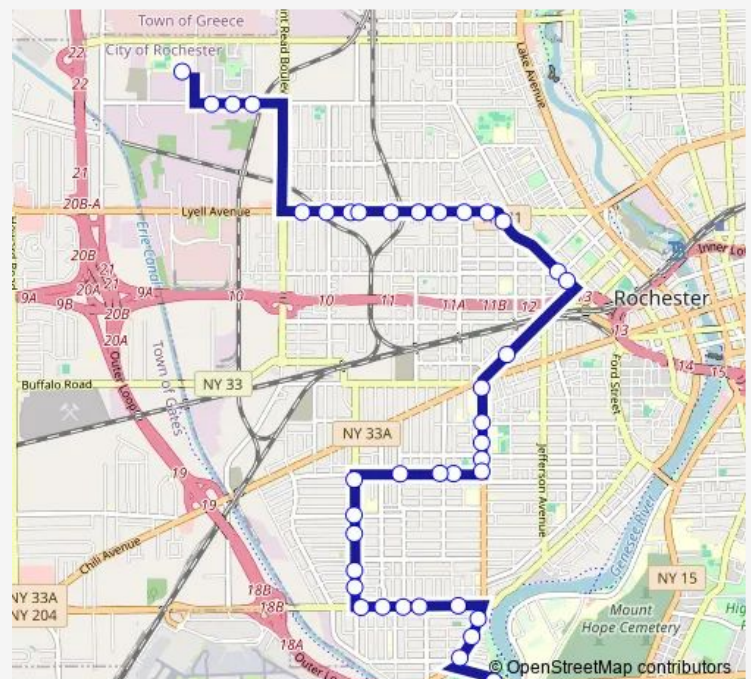

Arnett & Genesee

Genesee & Frost

Genesee & Superior

Route schedule

Elmwood Loop — Edison Tech High School

Monday 06:36

Tuesday 06:36

Wednesday 06:36

Thursday 06:36

Friday 06:36

Saturday —

Sunday —

Route info

Direction: Elmwood Loop

Stops: 36

Trip Duration: 0 hour 39 min

Direction

Edison Tech High School — Elmwood Loop

39 stops

[Open route schedule](#)

Edison Tech High School

Emerson & Polaris

Emerson & 1292 Emerson

Emerson & Stenson

Stops: 39

Trip Duration: 0 hour 39 min

Thurston & Arnett

Thurston & Ravenwood

Thurston & Lehigh

Thurston & Midvale

Thurston & Margaret

Brooks & Fairview