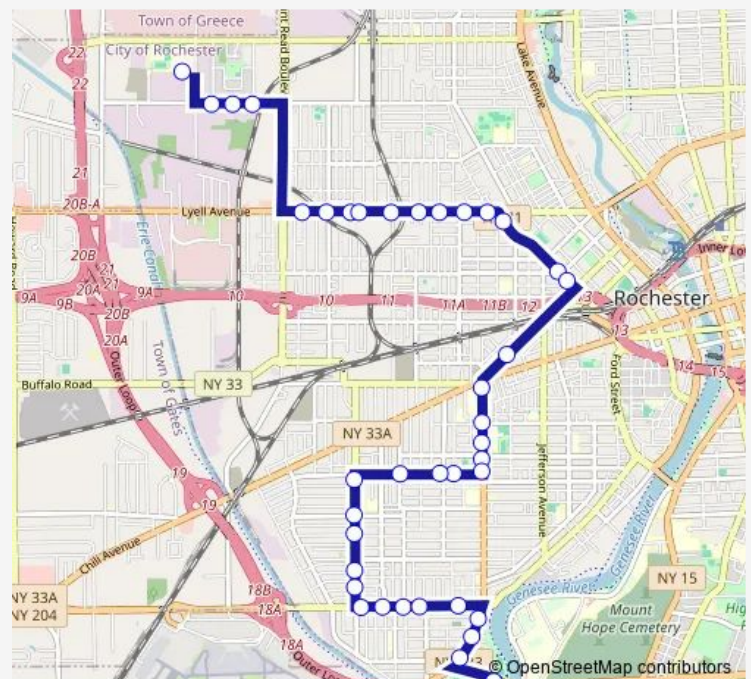

Arnett & Genesee

Genesee & Frost

Genesee & Superior

Route schedule

Elmwood Loop — Edison Tech High School

Monday 06:36

Tuesday 06:36

Wednesday 06:36

Thursday 06:36

Friday 06:36

Saturday —

Sunday —

Route info

Direction: Elmwood Loop

Stops: 36

Trip Duration: 0 hour 39 min

Direction

Edison Tech High School — Elmwood Loop

39 stops

[Open route schedule](#)

Edison Tech High School

Emerson & Polaris

Emerson & 1292 Emerson

Emerson & Stenson

Stops: 39

Trip Duration: 0 hour 39 min

Thurston & Arnett

Thurston & Ravenwood

Thurston & Lehigh

Thurston & Midvale

Thurston & Margaret

Brooks & Fairview