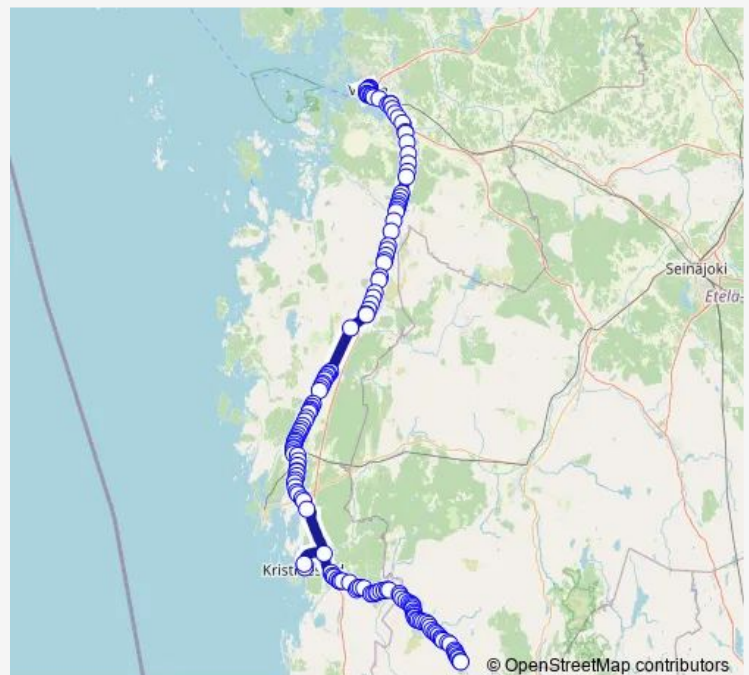

**Route schedule**

Isojoki — Vaasa matkakeskus

Monday	07:20
Tuesday	07:20
Wednesday	07:20
Thursday	07:20
Friday	07:20
Saturday	—
Sunday	—

**Route info**

Direction: Isojoki

Stops: 150

Trip Duration: 2 hour 55 min