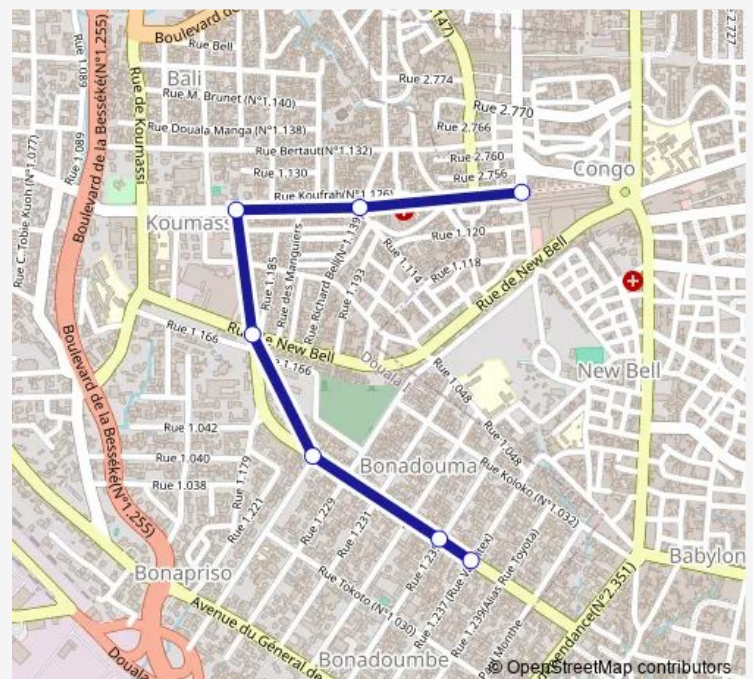

### Direction

10449 — 10454

7 stops

[Open route schedule](#)

10449

10444

10450

10451

### Route schedule

10449 — 10454

Monday 00:00

Tuesday 00:00

Wednesday 00:00

Thursday 00:00

Friday 00:00

Saturday 00:00

### Route info

Direction: 10449

Stops: 7

Trip Duration: 0 hour 10 min

**Direction**

10455 — 10457

7 stops

[Open route schedule](#)

10455 — 10457

Monday	00:00
Tuesday	00:00
Wednesday	00:00
Thursday	00:00
Friday	00:00
Saturday	00:00
Sunday	00:00

**Route info**

Direction: 10455

Stops: 7

Trip Duration: 0 hour 11 min

P27 Communal Taxi Service time schedules and route maps are available in an offline PDF at [busmaps.com](http://busmaps.com). Use the [busmaps.com](http://busmaps.com) website to see live bus times, train schedule or subway schedule, and step-by-step directions for all public transit in Douala