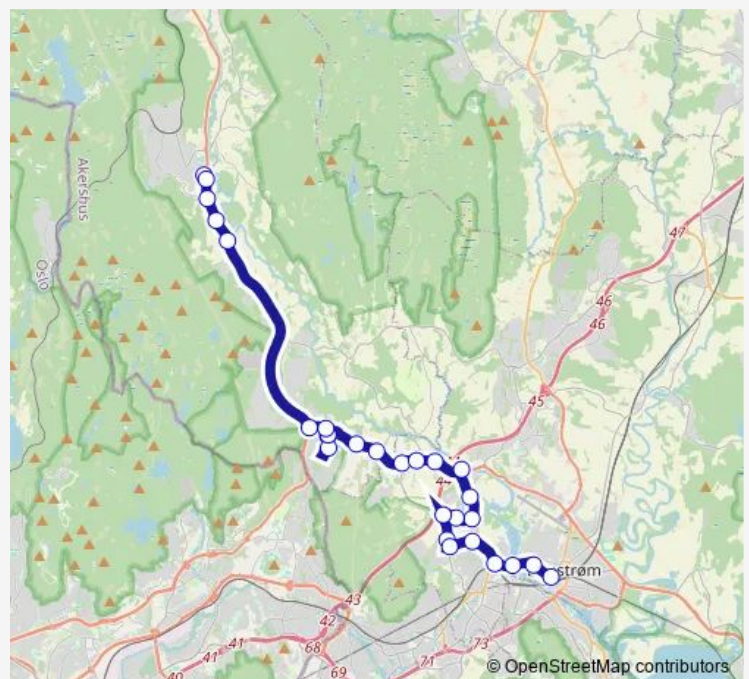

### Route schedule

Lillestrøm bussterminal — Bjertnes vgs.

Monday 07:17

Tuesday 07:17

Wednesday 07:17

Thursday 07:17

Friday 07:17

Saturday —

### Route info

Direction: Lillestrøm bussterminal

Stops: 27

Trip Duration: 0 hour 41 min

Mortetjern

Gjelleråstoppen

Måsan

Myra

## Route info

Direction: Bjertnes vgs.

Stops: 27

Trip Duration: 0 hour 36 min

Jonas Lies gate

Lillestrøm bussterminal

3371 School Bus time schedules and route maps are available in an offline PDF at [busmaps.com](https://busmaps.com). Use the [busmaps.com](https://busmaps.com) website to see live bus times, train schedule or subway schedule, and step-by-step directions for all public transit in Lillestrom