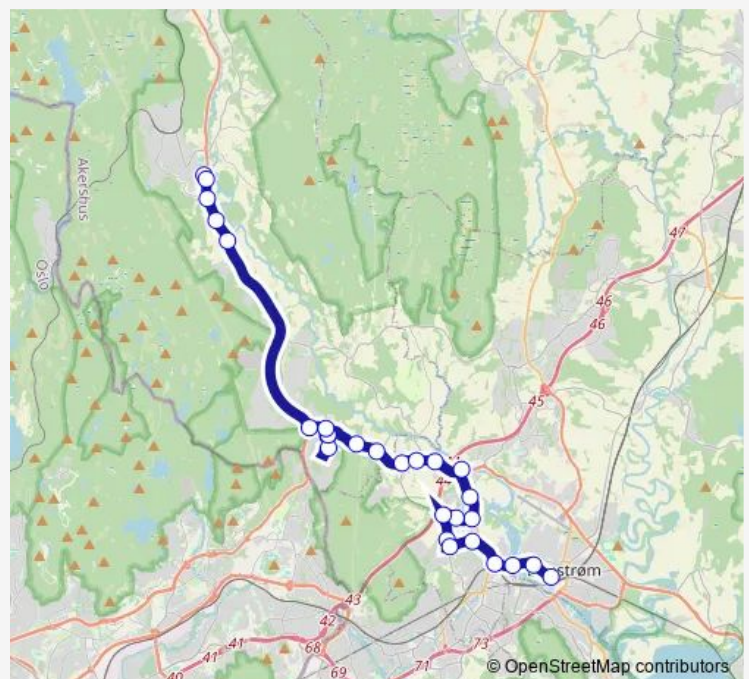

Thursday 07:17

Friday 07:17

Saturday —

Sunday —

**Route info**

Direction: Lillestrøm bussterminal

Stops: 27

Trip Duration: 0 hour 41 min

## Direction

Bjertnes vgs. — Lillestrøm bussterminal

27 stops

[Open route schedule](#)

Bjertnes vgs.

Dam

Nittedal rådhus

Myra

## Route info

Direction: Bjertnes vgs.

Stops: 27

Trip Duration: 0 hour 36 min

Jonas Lies gate

Lillestrøm bussterminal

3371 School Bus time schedules and route maps are available in an offline PDF at [busmaps.com](https://busmaps.com). Use the [busmaps.com](https://busmaps.com) website to see live bus times, train schedule or subway schedule, and step-by-step directions for all public transit in Lillestrom