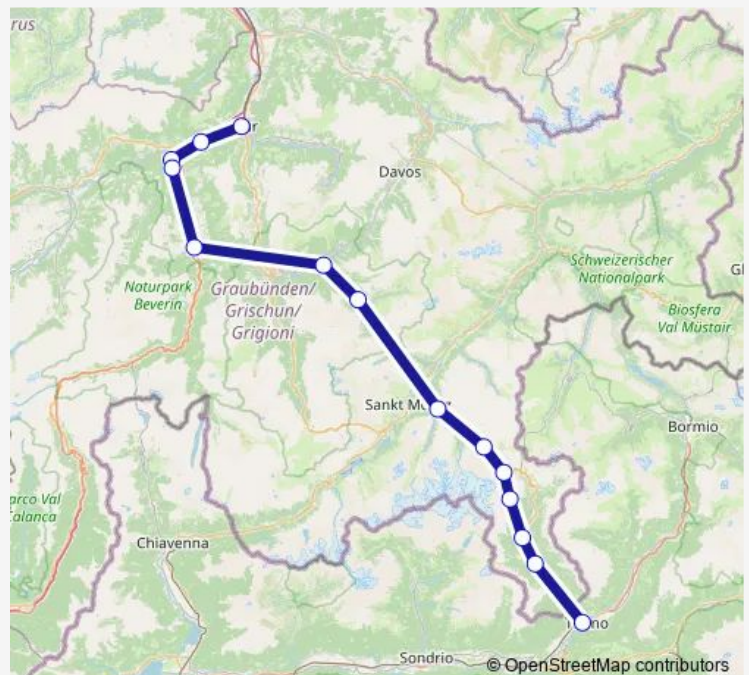

Wednesday 13:28

Thursday 13:28

Friday 13:28

Saturday 13:28

Sunday 13:28

Route info

Direction: Chur

Stops: 14

Trip Duration: 4 hour 31 min

■ PE — Bex

Direction

Tirano — Chur

13 stops

[Open route schedule](#)

Tirano

Le Prese

Thursday 08:06

Friday 08:06

Saturday 08:06

Sunday 08:06

Route info

Direction: Tirano

Stops: 13

Trip Duration: 4 hour 25 min

Saturday 14:24

Sunday 14:24

Route info

Direction: Tirano

Stops: 13

Trip Duration: 4 hour 7 min

Direction

Poschiavo — Chur