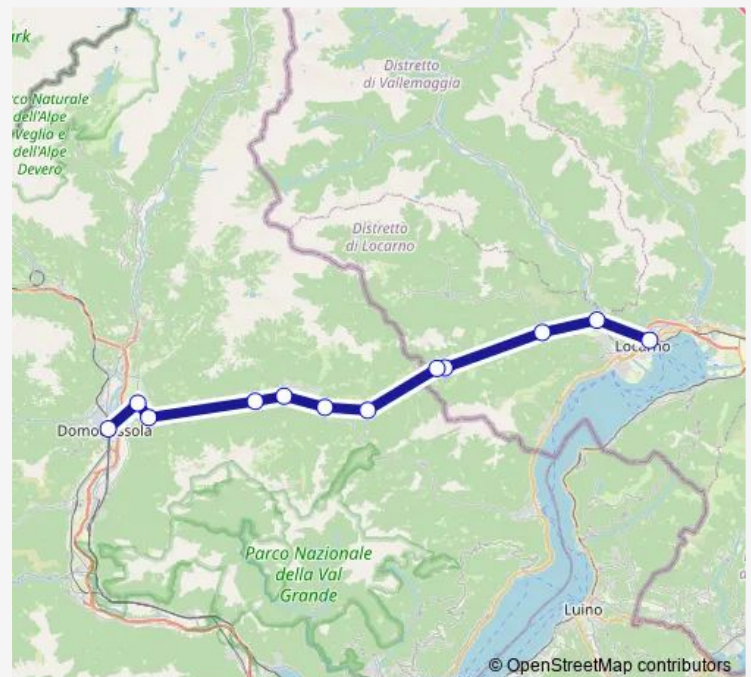

### Route schedule

Domodossola (I) — Locarno Fart

Monday 08:24-08:26

Tuesday 08:24-08:26

Wednesday 08:24-08:26

Thursday 08:24-08:26

Friday 08:24-08:26

Saturday 08:24-08:26

### Route info

Direction: Domodossola (I)

Stops: 13

Trip Duration: 1 hour 55 min

■ Pe — PE 72