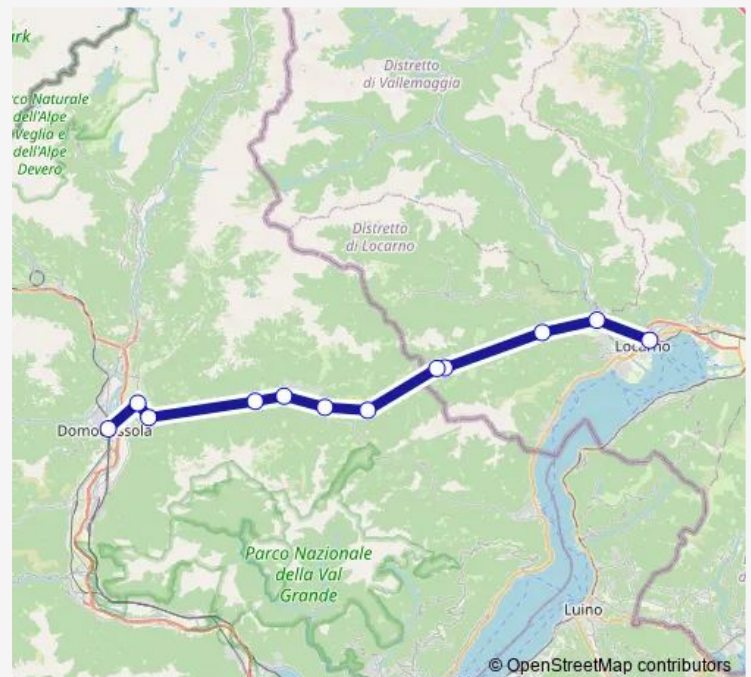

### Route schedule

Domodossola (I) — Locarno Fart

Monday 08:26

Tuesday 08:26

Wednesday 08:26

Thursday 08:26

Friday 08:26

Saturday 08:26

### Route info

Direction: Domodossola (I)

Stops: 13

Trip Duration: 1 hour 54 min