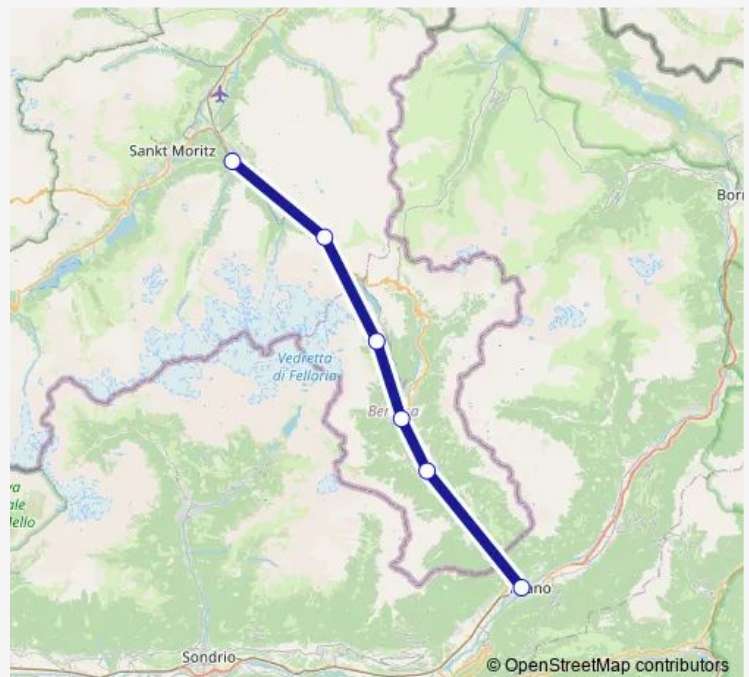

Rail Pe Bex

[Go to website](#)

Direction

Pontresina — Tirano

6 stops

[Open route schedule](#)

Pontresina

Bernina Diavolezza

Alp Grüm

Poschiavo

Le Prese

Tirano

Route schedule

Pontresina — Tirano

Monday	—
Tuesday	—
Wednesday	—
Thursday	—
Friday	—
Saturday	—
Sunday	10:40

Route info

Direction: Pontresina

Stops: 6

Trip Duration: 2 hour 9 min

■ Pe — Bex

Pe Rail time schedules and route maps are available in an offline PDF at busmaps.com. Use the busmaps.com website to see live bus times, train schedule or subway schedule, and step-by-step directions for all public transit in Poschiavo