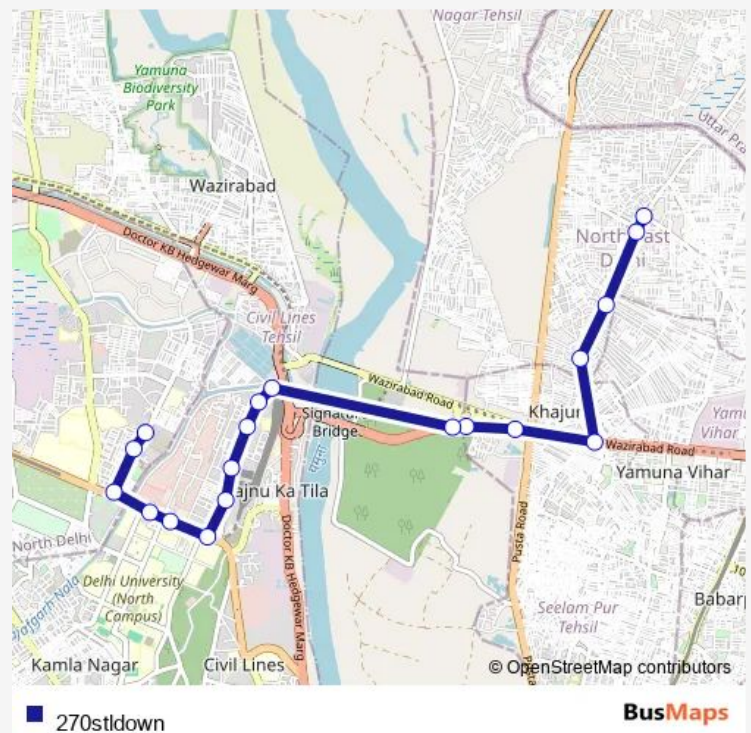

Dayal Pur

Sherpur Chowk

Bhajanpura

Khajuri

Rajeev Nagar (Signature Bridge)

Gurudwara Nanak Sar Crossing (Signature Bridge)

Nehru Vihar Xing

Police Station Timarpur

Saturday 05:40-21:46

Sunday 05:40-21:46

Route info

Direction: Karawal Nagar Terminal

Stops: 19

Trip Duration: 0 hour 41 min

270stldown

270stldown Bus time schedules and route maps are available in an offline PDF at busmaps.com. Use the busmaps.com website to see live bus times, train schedule or subway schedule, and step-by-step directions for all public transit in Delhi