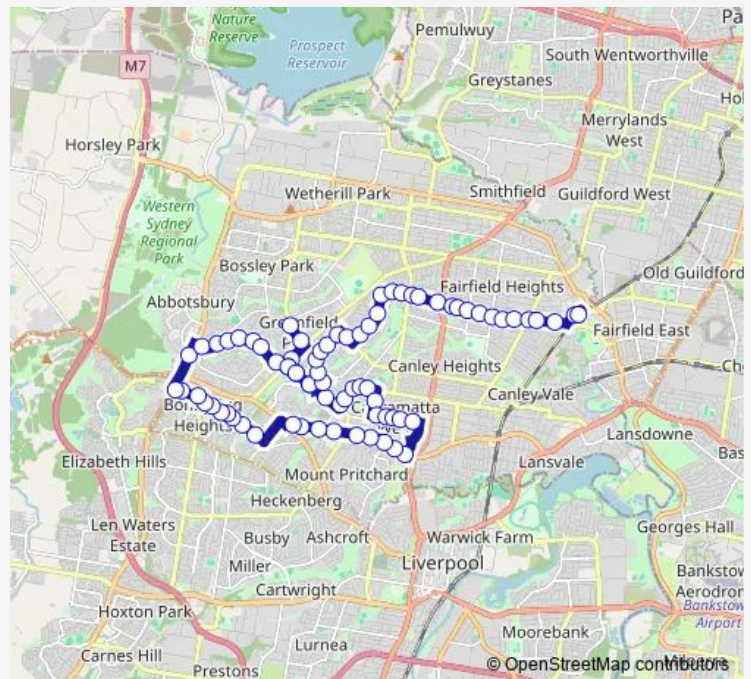

Route schedule

St Johns Park High School, Mimosa Rd — Fairfield Station, Stand C

Monday	14:57
Tuesday	14:57
Wednesday	14:57
Thursday	14:57
Friday	14:57
Saturday	—
Sunday	—

Route info

Direction: St Johns Park High School, Mimosa Rd

Stops: 76

Trip Duration: 1 hour 7 min

9510 — St Johns Park High School to Fairfield via Bonnyrigg

Mount Pritchard Community Hall, Cabramatta Rd West

Cabramatta Rd West Opp Harrington St

Cabramatta Rd West At Anderson Av

Hamilton Rd At Stanley St

Fairfield West Shops Hamilton Rd

Hamilton Rd Opp Wenden St

168 Hamilton Rd

Hamilton Rd At Sackville St

Hamilton Rd Before Thomas St

Hamilton Rd Before Barbara St

Fairfield Station, The Crescent, Stand J

Fairfield Station, Stand C

9510 School Bus time schedules and route maps are available in an offline PDF at busmaps.com. Use the busmaps.com website to see live bus times, train schedule or subway schedule, and step-by-step directions for all public transit in Liverpool