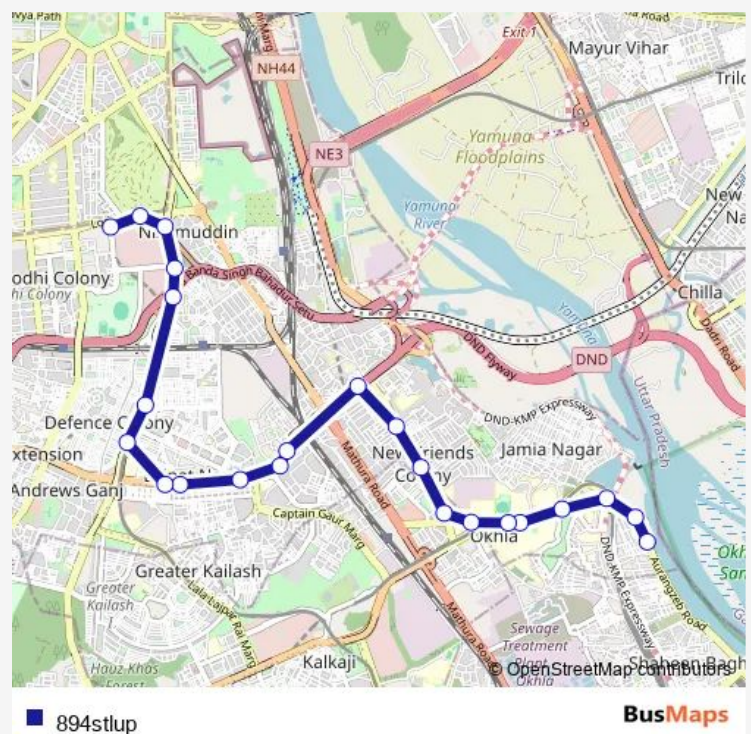

Wednesday 20:57-22:30

Thursday 20:57-22:30

Friday 20:57-22:30

Saturday 20:57-22:30

Sunday 20:57-22:30

Route info

Direction: Unani Hospital / Okhla Ext Thokar 3

Stops: 23

Trip Duration: 0 hour 43 min

894stlup

Ishpat Bhawan

Sunehari Pulla Depot / Jawahar Lal Nehru Stadium Terminal

894stlup Bus time schedules and route maps are available in an offline PDF at busmaps.com. Use the busmaps.com website to see live bus times, train schedule or subway schedule, and step-by-step directions for all public transit in Defence Colony