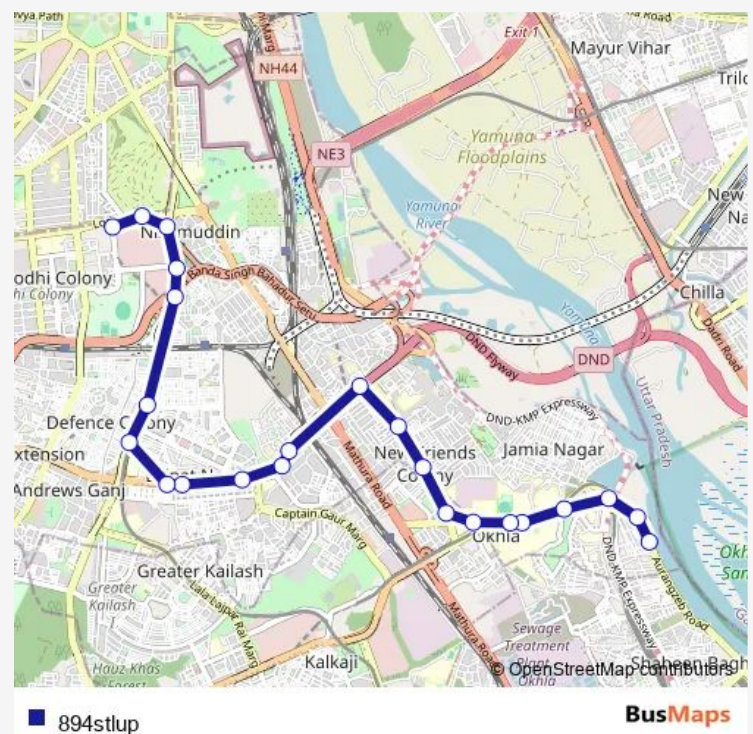

Wednesday 20:57-22:30

Thursday 20:57-22:30

Friday 20:57-22:30

Saturday 20:57-22:30

Sunday 20:57-22:30

Route info

Direction: Unani Hospital / Okhla Ext Thokar 3

Stops: 23

Trip Duration: 0 hour 43 min

Ishpat Bhawan

Sunehari Pulla Depot / Jawahar Lal Nehru Stadium Terminal

894stlup Bus time schedules and route maps are available in an offline PDF at busmaps.com. Use the busmaps.com website to see live bus times, train schedule or subway schedule, and step-by-step directions for all public transit in Defence Colony