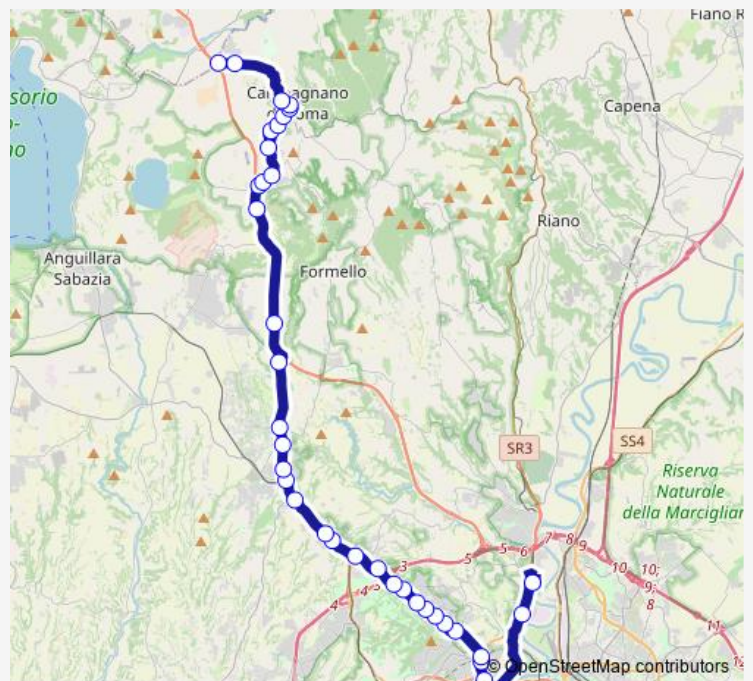

Roma | La Storta FS # f11455

Roma | Via Cassia Via Braccianese # f11456

Roma | Via Cassia Via Isola Farnese # f11457

Roma | Via Cassia Via Bragaglia # f11458

Roma | Via Cassia (Olgiata) # f11459

Route schedule

Roma | Saxa Rubra Partenze # f1495 — Campagnano | Via Sacrofanese Via Cassia # f11433

| | |
|-----------|-------|
| Monday | 13:00 |
| Tuesday | 13:00 |
| Wednesday | 13:00 |
| Thursday | 13:00 |
| Friday | 13:00 |
| Saturday | — |
| Sunday | — |

Route info

Direction: Roma | Saxa Rubra Partenze # f1495

Stops: 36

Trip Duration: 1 hour 25 min

MI627a — Roma Saxa Rubra - Vallelunga # MI627a

Roma | Via Cassia Via Baccanello # f11460

Formello | Via Cassia (Le Rughe) # f1499