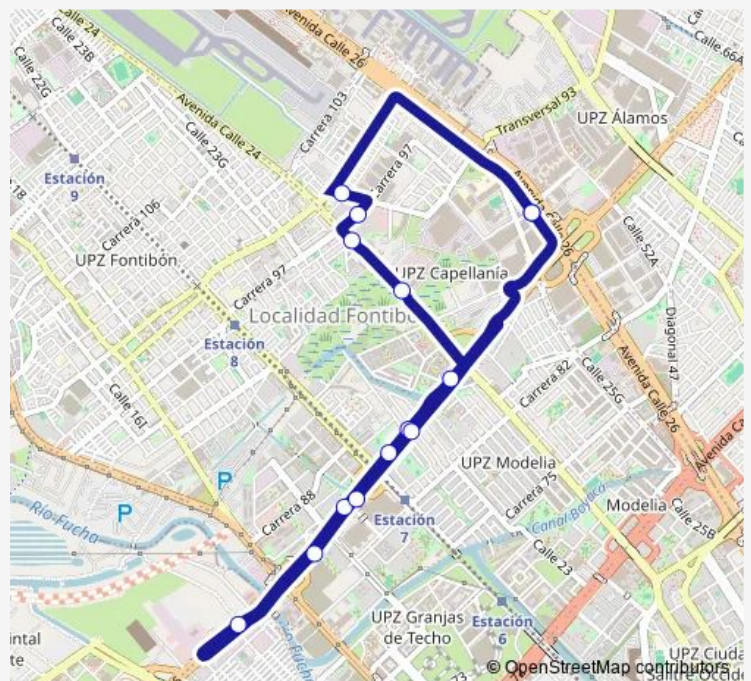

Direction

PORTAL EL DORADO — PORTAL EL DORADO

14 stops

[Open route schedule](#)

PORTAL EL DORADO

Mallorca

Urb. Fuente Del Dorado

Av. Ferrocarril

Friday 05:00-23:52

Saturday 05:00-23:52

Sunday 05:00-23:52

Route info

Direction: PORTAL EL DORADO

Stops: 14

Trip Duration: 0 hour 20 min

16-13 Bus time schedules and route maps are available in an offline PDF at busmaps.com. Use the busmaps.com website to see live bus times, train schedule or subway schedule, and step-by-step directions for all public transit in Bogota