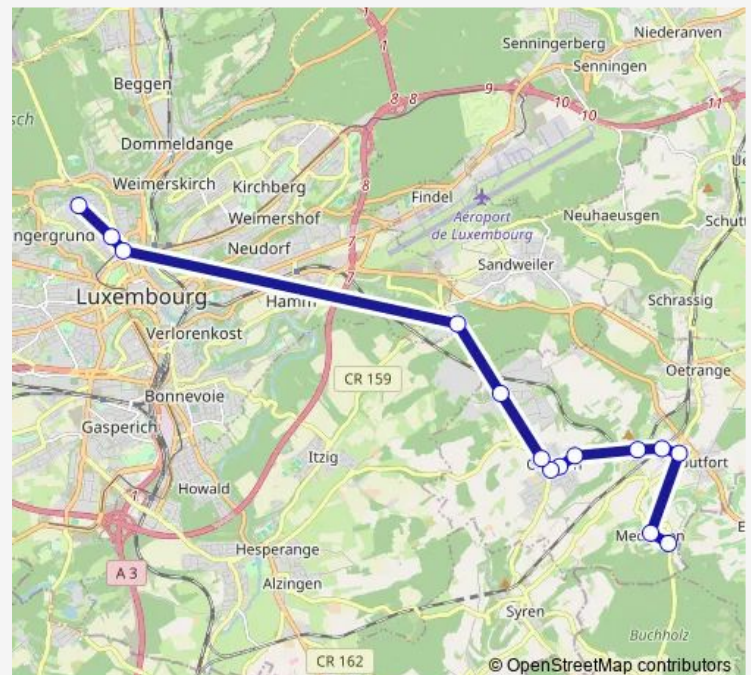

Limpertsberg, Lycée de Garçons

Limpertsberg, L.T.C.

### Route schedule

Medingen, Aire de virage — Limpertsberg, L.T.C.

Monday 06:58-06:55

Tuesday 06:58-06:55

Wednesday 06:58-06:55

Thursday 06:58-06:55

Friday 06:58-06:55

Saturday —

### Route info

Direction: Medingen, Aire de virage

Stops: 14

Trip Duration: 0 hour 40 min

■ E09