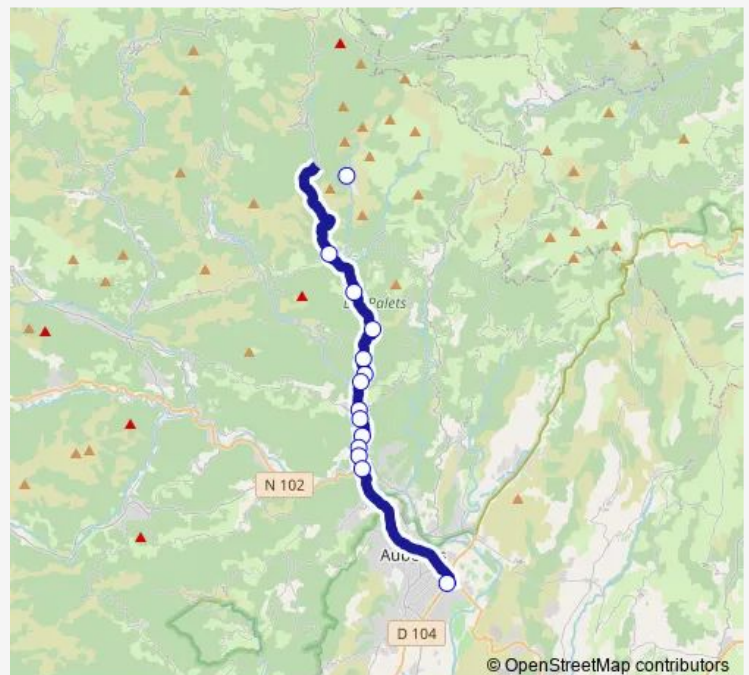

Pont de Bridou

Rigaudel

Le Raccourci

Pont de l'Huile

Village

## Route schedule

Place de la Paix — Village

Monday —

Tuesday —

Wednesday 17:10

Thursday —

Friday —

Saturday —

## Route info

Direction: Place de la Paix

Stops: 17

Trip Duration: 0 hour 25 min

E09 — Antraigues Aubenas

## Route info

Direction: Village

Stops: 12

Trip Duration: 0 hour 50 min