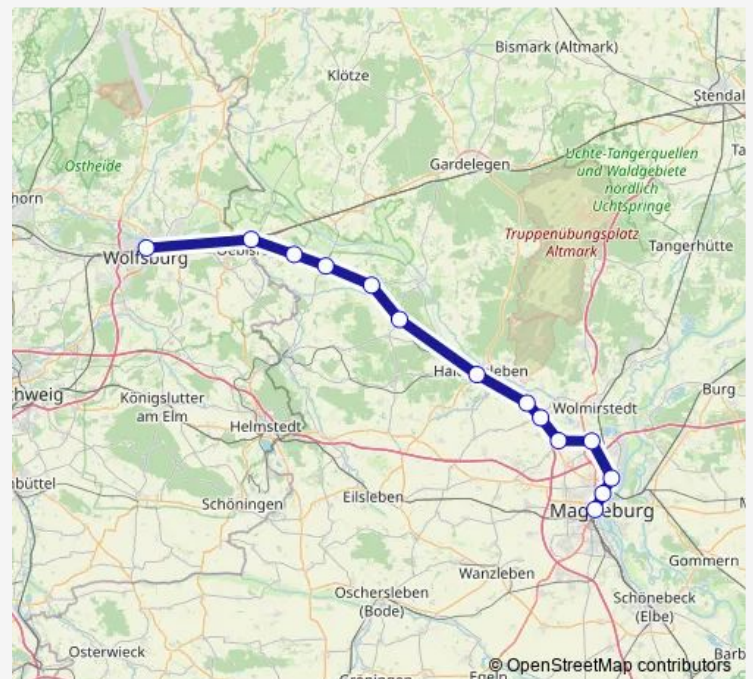

Rätzlingen

Bösdorf (Sachs-Anh)

Oebisfelde

Wolfsburg Hbf

Route schedule

Magdeburg Hbf — Wolfsburg Hbf

Monday 04:15-23:27

Tuesday 04:15-23:27

Wednesday 04:15-23:27

Thursday 04:15-23:27

Friday 04:15-00:53⁺¹

Saturday 04:15-00:53⁺¹

Sunday 05:46-23:27

Route info

Direction: Magdeburg Hbf

Stops: 14

Trip Duration: 1 hour 17 min

■ RB 36

BusMaps

Direction

Wolfsburg Hbf — Magdeburg Hbf

14 stops

[Open route schedule](#)

Wolfsburg Hbf

Oebisfelde

Bösdorf (Sachs-Anh)

Rätzlingen

Wegenstedt

Flechtingen

Haldensleben

Vahldorf

Groß Ammensleben