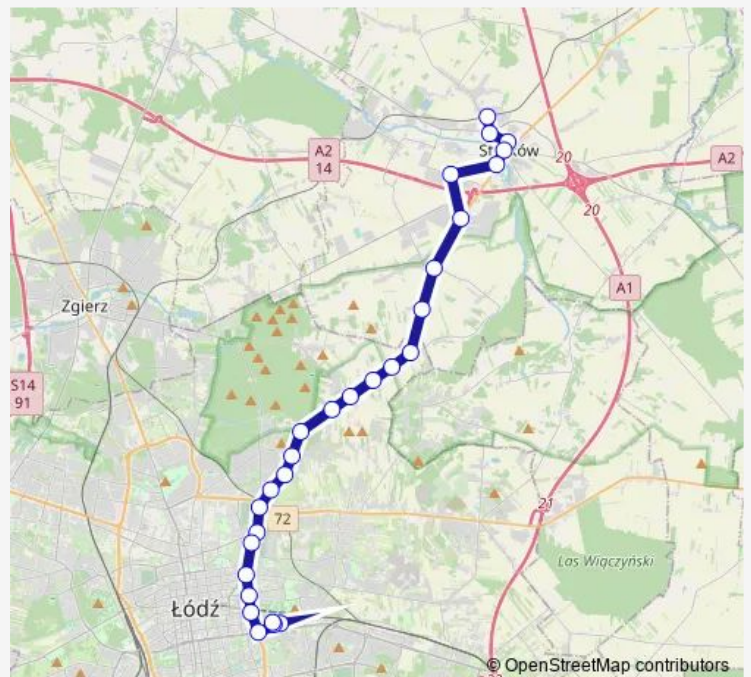

### Direction

undefined — undefined

0 stops

[Open route schedule](#)

### Route schedule

undefined — undefined

Monday 09:19-22:59

Tuesday 09:19-22:59

Wednesday 09:19-22:59

Thursday 09:19-22:59

Friday 09:19-22:59

Saturday 22:59

### Route info

Direction:

Stops: 0

Trip Duration: — min

■ 60C