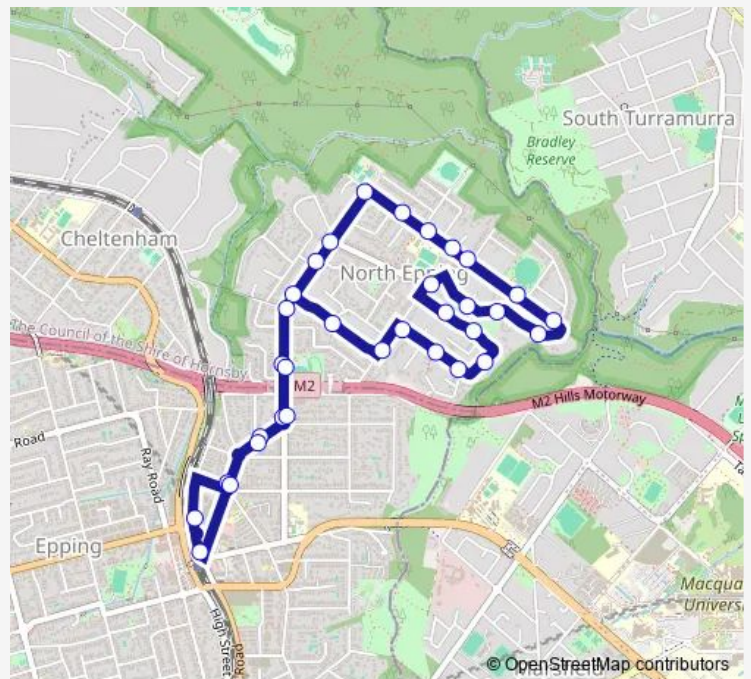

Eastcote Rd After Boundary Rd

Eastcote Rd After Cornwall St

Eastcote Rd Opp Harefield Cl

Malton Rd At Devon St

Newton St After Devon St

Route schedule

Our Lady Help Of Christians Primary School, Cambridge St — Epping Station, Cambridge St, Stand A

Monday	15:10
Tuesday	15:10
Wednesday	15:10
Thursday	15:10
Friday	15:10
Saturday	—
Sunday	—

Route info

Direction: Our Lady Help Of Christians Primary School, Cambridge St

Stops: 33

Trip Duration: 0 hour 25 min

710w — Olhc Epping to Epping via North Epping

Newton St Opp Howard Pl

Bedford Rd Before Waterloo Rd

Waterloo Rd At Woodvale Av

Waterloo Rd Before Harper St

Waterloo Rd At Devon St

Devon St Opp Grayson Rd

Grayson Rd Opp Holland St