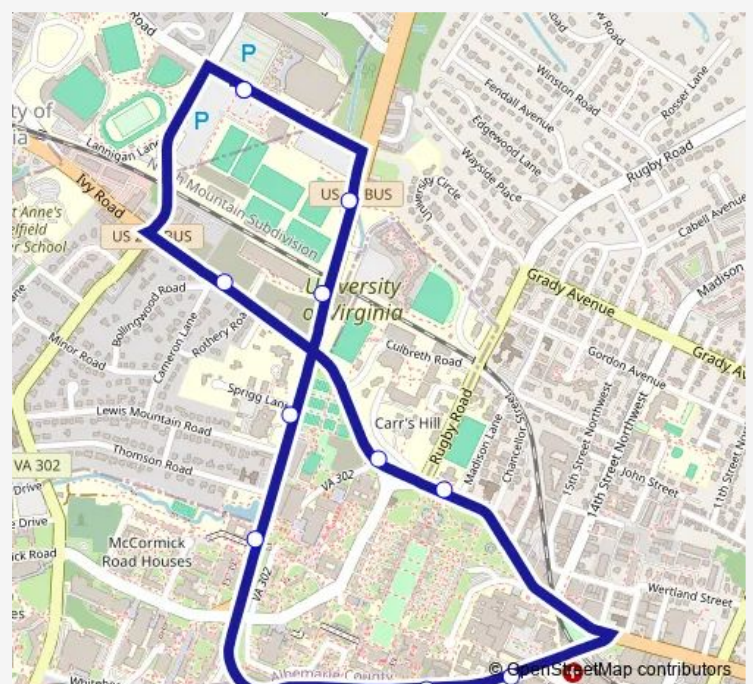

Bus Slv Silver Line

[Go to website](#)

Direction

Massie Rd @ JPJ South Lot — Massie Rd @ JPJ South Lot

11 stops

[Open route schedule](#)

Massie Rd @ JPJ South Lot

Emmet St @ Goodwin Bridge (Southbound)

Emmet St @ Emmet / Ivy Garage (Southbound)

Emmet St @ Alumni Hall

Emmet St @ Ridley Hall

Jefferson Park Ave @ Brandon Ave

Jefferson Park Ave @ Pinn Hall

University Ave @ Madison Hall

University Ave @ Newcomb Rd (Westbound)

Ivy Rd @ Emmet / Ivy Garage (Eig)

Massie Rd @ JPJ South Lot

Route schedule

Massie Rd @ JPJ South Lot — Massie Rd @ JPJ South Lot

Monday	07:30
Tuesday	07:30
Wednesday	07:30
Thursday	07:30
Friday	07:30
Saturday	—
Sunday	—

Route info

Direction: Massie Rd @ JPJ South Lot

Stops: 11

Trip Duration: 0 hour 30 min

Slv — Silver Line

Slv Bus time schedules and route maps are available in an offline PDF at busmaps.com. Use the busmaps.com website to see live bus times, train schedule or subway schedule, and step-by-step directions for all public transit in Charlottesville