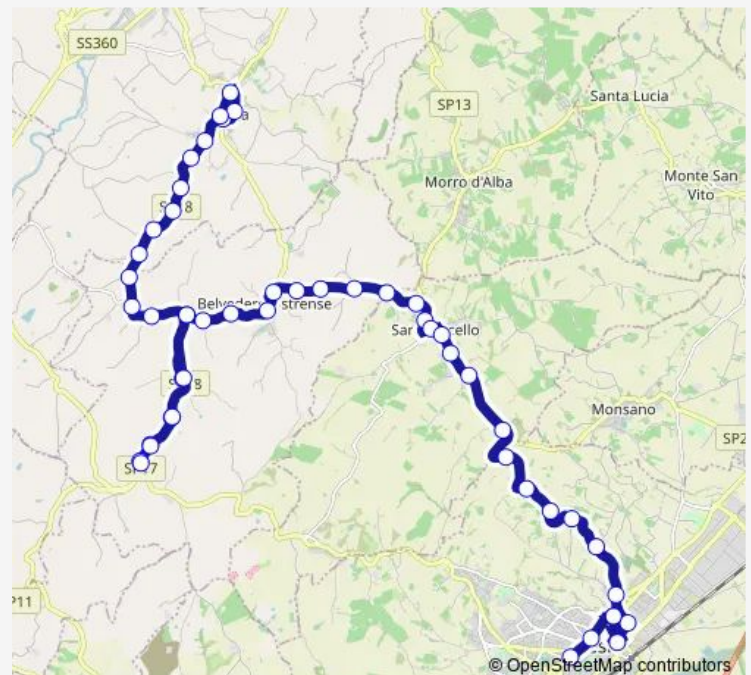

Thursday 06:20

Friday 06:20

Saturday 06:20

Sunday —

Route info

Direction: V.Le Vittoria - EX Disco Rosso

Stops: 36

Trip Duration: 0 hour 35 min

VIA S. Giuseppe

Ostra (Porcaro).

Ostra (Vino E Miele).

VIA Solindo

Ostra (Livieri).

Ostra (BAR Semaforo).

Ostra (Capolinea)

Direction

Wednesday 07:45-13:15

Thursday 07:45-13:15

Friday 07:45-13:15

Saturday 07:45-13:15

Sunday —

Route info

Direction: Jesi (Capolinea)

Stops: 45

Friday 06:55-17:50

Saturday 06:55-17:50

Sunday —

Route info

Direction: Ostra (Capolinea)

Stops: 50

Trip Duration: 0 hour 40 min

Belvedere (VIA Orti)