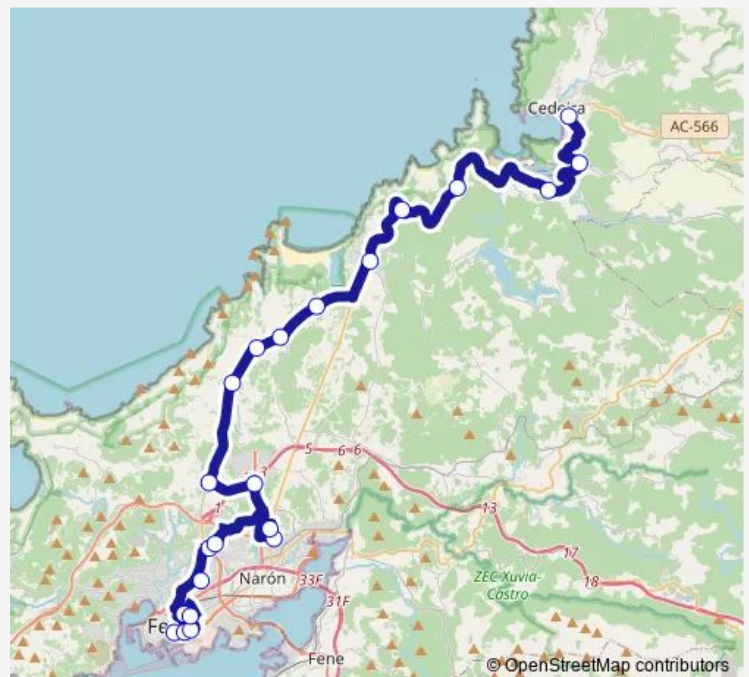

Thursday 15:05

Friday 15:05

Saturday —

Sunday —

Route info

Direction: Ferrol E.A.

Stops: 22

Trip Duration: 1 hour 20 min