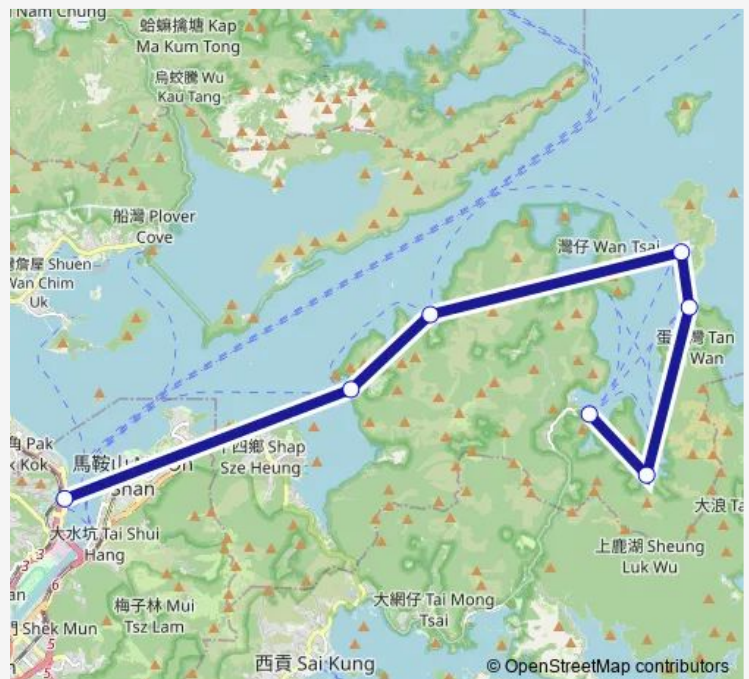

### Direction

Wong Shek Pier — Ma Liu Shui Ferry Pier at Science Park Road|Ma Liu Shui

7 stops

[Open route schedule](#)

Wong Shek Pier

Chek Keng

Ko Lau Wan

Tap Mun Pier|Tap Mun

Lai Chi Chong

Sham Chung

Ma Liu Shui Ferry Pier at Science Park Road|Ma Liu Shui

### Route schedule

Wong Shek Pier — Ma Liu Shui Ferry Pier at Science Park Road|Ma Liu Shui

Monday 10:35-16:55

Tuesday 10:35-16:55

Wednesday 10:35-16:55

Thursday 10:35-16:55

Friday 10:35-16:55

Saturday 10:35-16:55

### Route info

Direction: Wong Shek Pier

Stops: 7

Trip Duration: 2 hour 5 min

■ MA LIU Shui - Wong Shek Pier (VIA Sham Chung, LAI CHI Chong, Chek Keng)