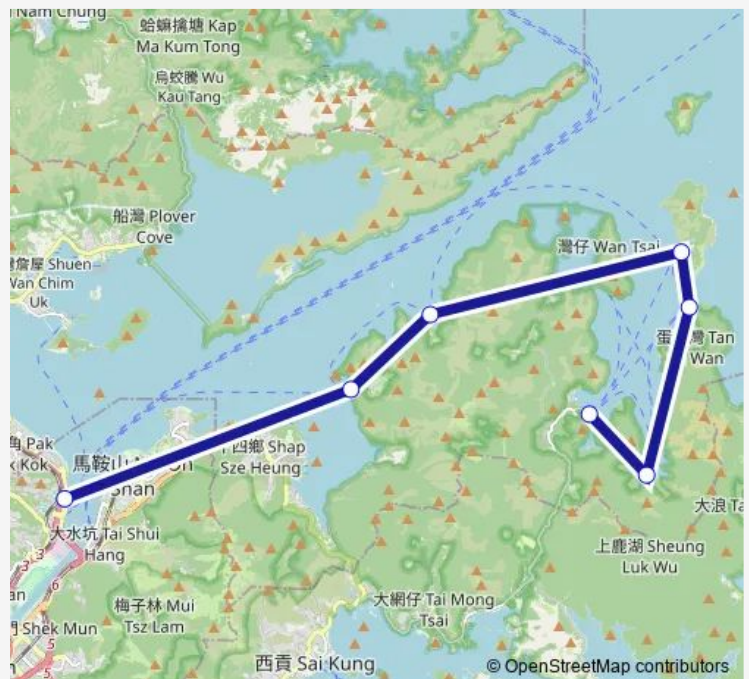

Wong Shek Pier

Chek Keng

Ko Lau Wan

Tap Mun Pier|Tap Mun

Lai Chi Chong

Sham Chung

Ma Liu Shui Ferry Pier at Science Park Road|Ma Liu Shui

Route schedule

Wong Shek Pier — Ma Liu Shui Ferry Pier at Science Park Road|Ma Liu Shui

Monday 10:35-16:55

Tuesday 10:35-16:55

Wednesday 10:35-16:55

Thursday 10:35-16:55

Friday 10:35-16:55

Saturday 10:35-16:55

Sunday 10:35-16:55

Route info

Direction: Wong Shek Pier

Stops: 7

Trip Duration: 2 hour 5 min

Direction

Ma Liu Shui Ferry Pier at Science Park Road|Ma Liu Shui
— Wong Shek Pier

7 stops

[Open route schedule](#)

Route info

Direction: Ma Liu Shui Ferry Pier at Science Park Road|Ma
Liu Shui

Stops: 7

Trip Duration: 2 hour 5 min

Ferry time schedules and route maps are available in an offline PDF at busmaps.com. Use the busmaps.com website to see live bus times, train schedule or subway schedule, and step-by-step directions for all public transit in Sai Kung