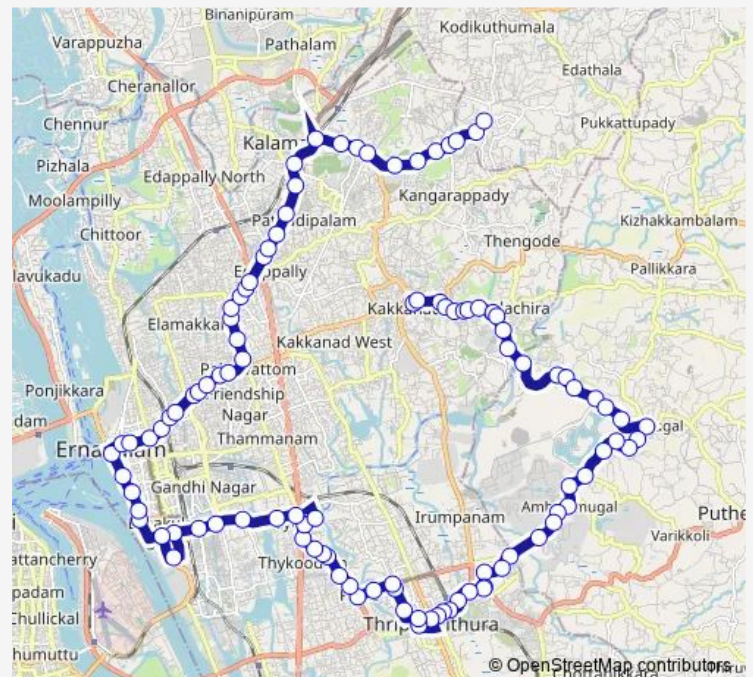

### Route schedule

Nuals Junction — Kakkanad Civil Station

Monday 06:00

Tuesday 06:00

Wednesday 06:00

Thursday 06:00

Friday 06:00

Saturday 06:00

### Route info

Direction: Nuals Junction

Stops: 109

Trip Duration: 2 hour 12 min

■ Kakkanad ↔ Medical College

Govt High School

Mamangalam

Palarivattam Metro