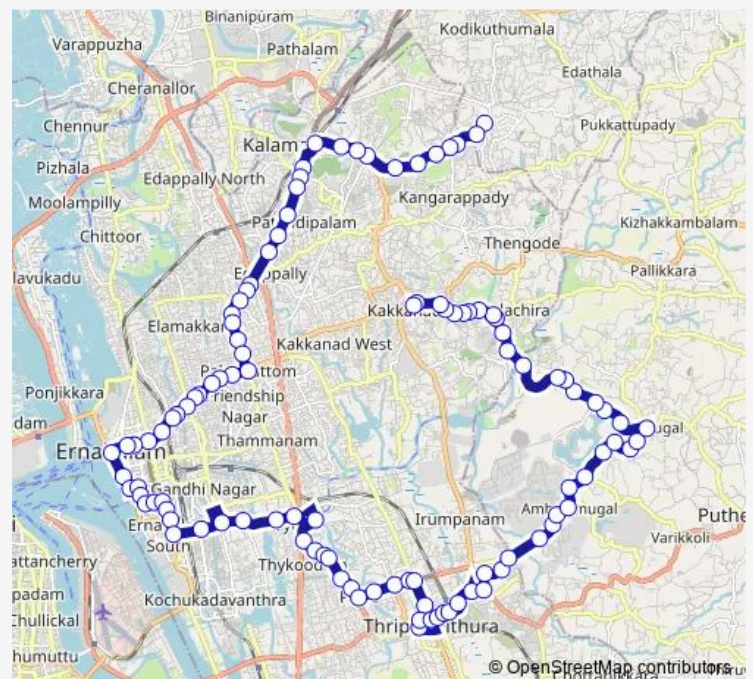

Thursday 06:00

Friday 06:00

Saturday 06:00

Sunday 06:00

Route info

Direction: Kakkanad Civil Station

Stops: 104

Trip Duration: 2 hour 12 min