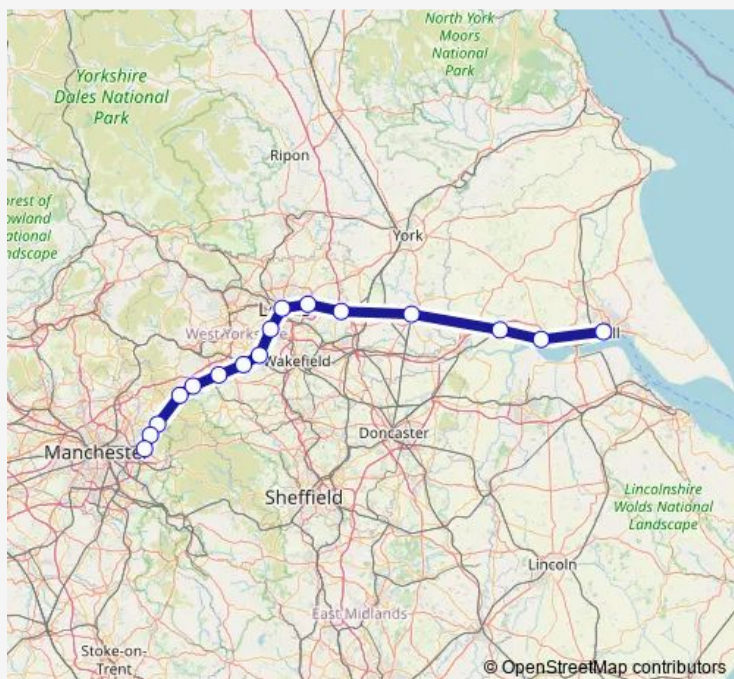

## Rail Tp:Hul->Syb TP train service from HUL to Syb

[Go to website](#)

### Direction

Hull — Stalybridge

16 stops

[Open route schedule](#)

- Hull
- Brough
- Gilberdyke
- Selby
- Micklefield
- Cross Gates
- Leeds
- Morley
- Dewsbury
- Mirfield
- Huddersfield
- Slaithwaite
- Marsden
- Greenfield
- Mossley (Manchester)
- Stalybridge

### Route schedule

Hull — Stalybridge

Monday	21:07
Tuesday	21:07
Wednesday	21:07
Thursday	21:07
Friday	—
Saturday	—
Sunday	—

### Route info

Direction: Hull

Stops: 16

Trip Duration: 1 hour 43 min

■ Tp:Hul->Syb — TP train service from HUL to Syb

Tp:Hul->Syb Rail time schedules and route maps are available in an offline PDF at [busmaps.com](https://busmaps.com). Use the [busmaps.com](https://busmaps.com) website to see live bus times, train schedule or subway schedule, and step-by-step directions for all public transit in Leeds