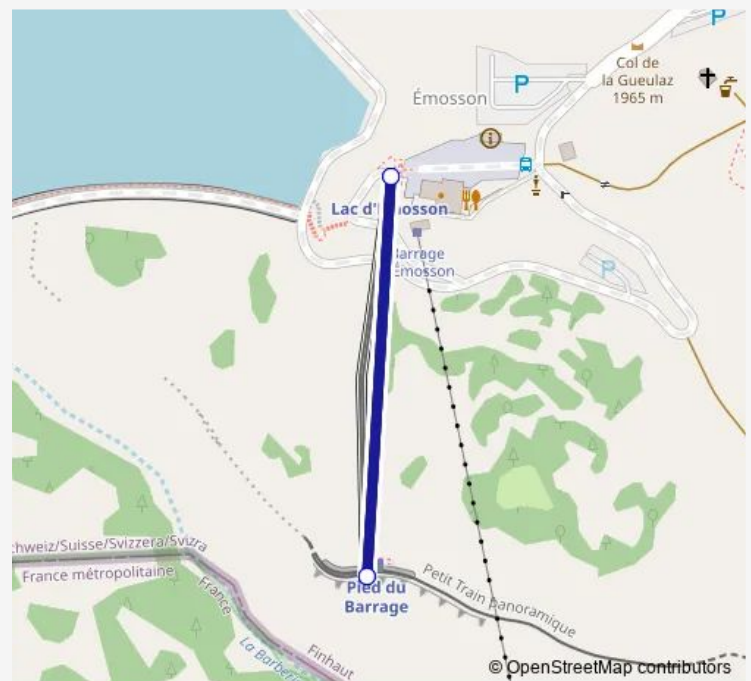

Funicular 306 FUN 306

[Go to website](#)**Direction**

Lac d'Emosson Minifunic — Pied du barrage

2 stops

[Open route schedule](#)

Lac d'Emosson Minifunic

Pied du barrage

Route schedule

Lac d'Emosson Minifunic — Pied du barrage

Monday	09:15
Tuesday	09:15
Wednesday	09:15
Thursday	09:15
Friday	09:15
Saturday	09:15
Sunday	09:15

Route info

Direction: Lac d'Emosson Minifunic

Stops: 2

Trip Duration: 0 hour 5 min

306 — FUN 306

306 Funicular time schedules and route maps are available in an offline PDF at busmaps.com. Use the busmaps.com website to see live bus times, train schedule or subway schedule, and step-by-step directions for all public transit in Martigny-Ville